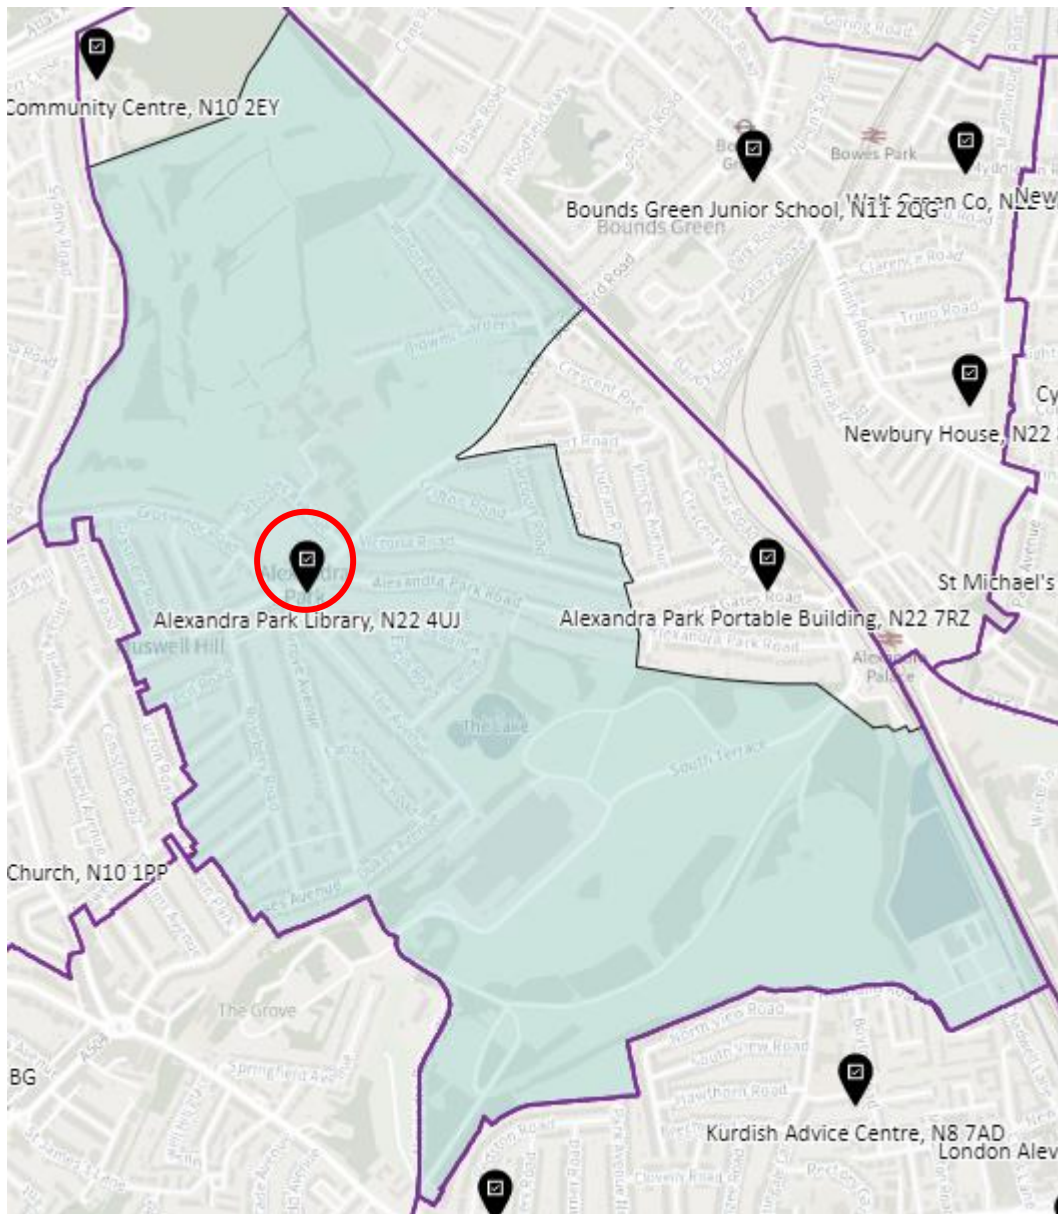

Whole borough map showing proposed changes

1. Ward: Alexandra Park

District: APK-A

District: APK-B

District: APK-C

2. Ward: Bounds Green

District: BGR-A

District: BGR- B

District: BGR-C

3. Ward: Bruce Castle

District: BRC-A

District: BCR-B

District: BRC-C

District: BRC-D

4. Ward: Crouch End

District: CEN-A and District: CEN-B