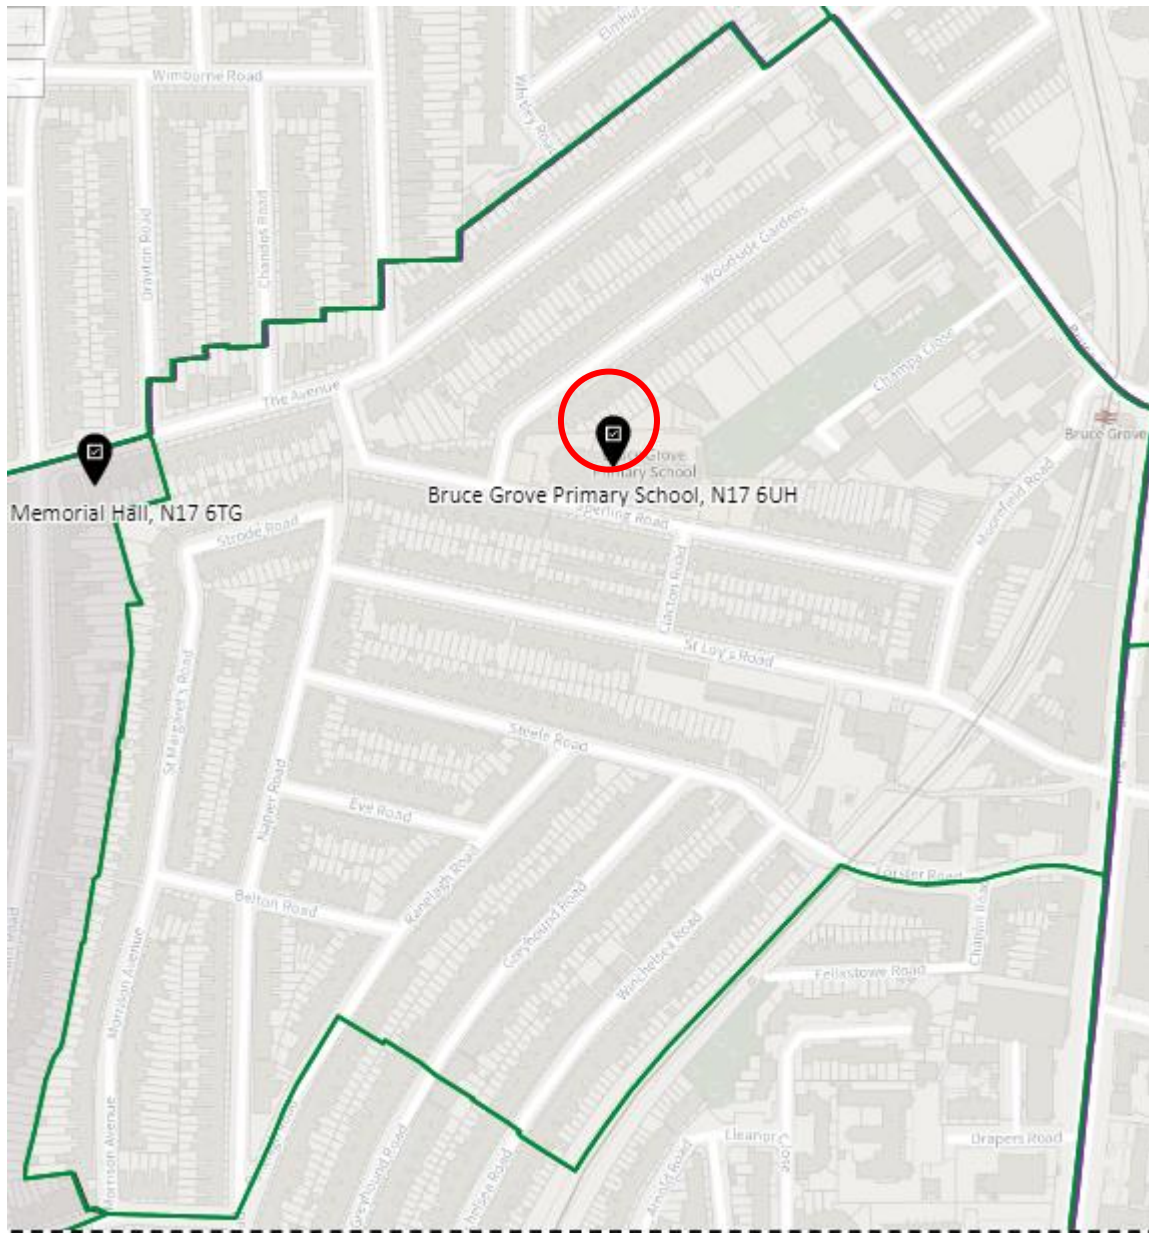

District: SES-B

14. Ward: South Tottenham

District: SOT-A

District: SOT-B

District: SOT-C

District: SOT-D

15. Ward: St Ann's

District: STA-A

District: STA-B

District: STA-C

16. Ward: Stroud Green

District: STG-A

District: STG-B

District: STG-C

District: STG-CT

17. Ward: Tottenham Central

District: TCL-A

District: TCL-B

District: TCL-C

District: TCL-D

18. Ward Name: Tottenham Hale

District: THL-A

District: THL-B

District: THL-C

19. Ward: West Green

District: WEG- A

District: WEG-AH

District: WEG-B

District: WEG-C

District: WEG-D

District: WEG-E

20. Ward: White Hart Lane