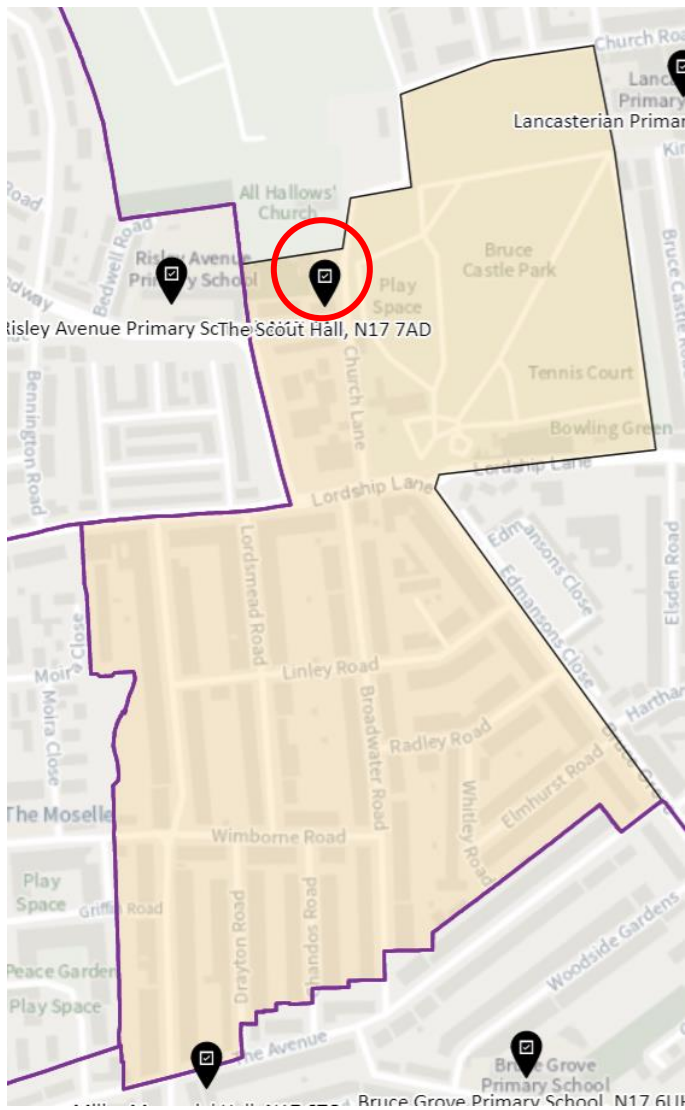

Whole borough map showing proposed changes

1. Ward: Alexandra Park

District: APK-A

District: APK-B

District: APK-C

2. Ward: Bounds Green

District: BGR-A

District: BGR- B

District: BGR-C

3. Ward: Bruce Castle

District: BRC-A

District: BCR-B

District: BRC-C

District: BRC-D

4. Ward: Crouch End

District: CEN-A and District: CEN-B

See maps in appendix 1 for the new proposed boundaries

District: CEN-C

5. Ward: Fortis Green

District: FGR-A

District: FGR-B

District: FGR-C

District: FGR-D

6. Ward: Harringay

District: HAR-A

District: HAR-B

District: HAR-C

District: HAR-D

7. Ward: Hermitage & Gardens

District: HEG-A

District: HEG-B

District: HEG-C