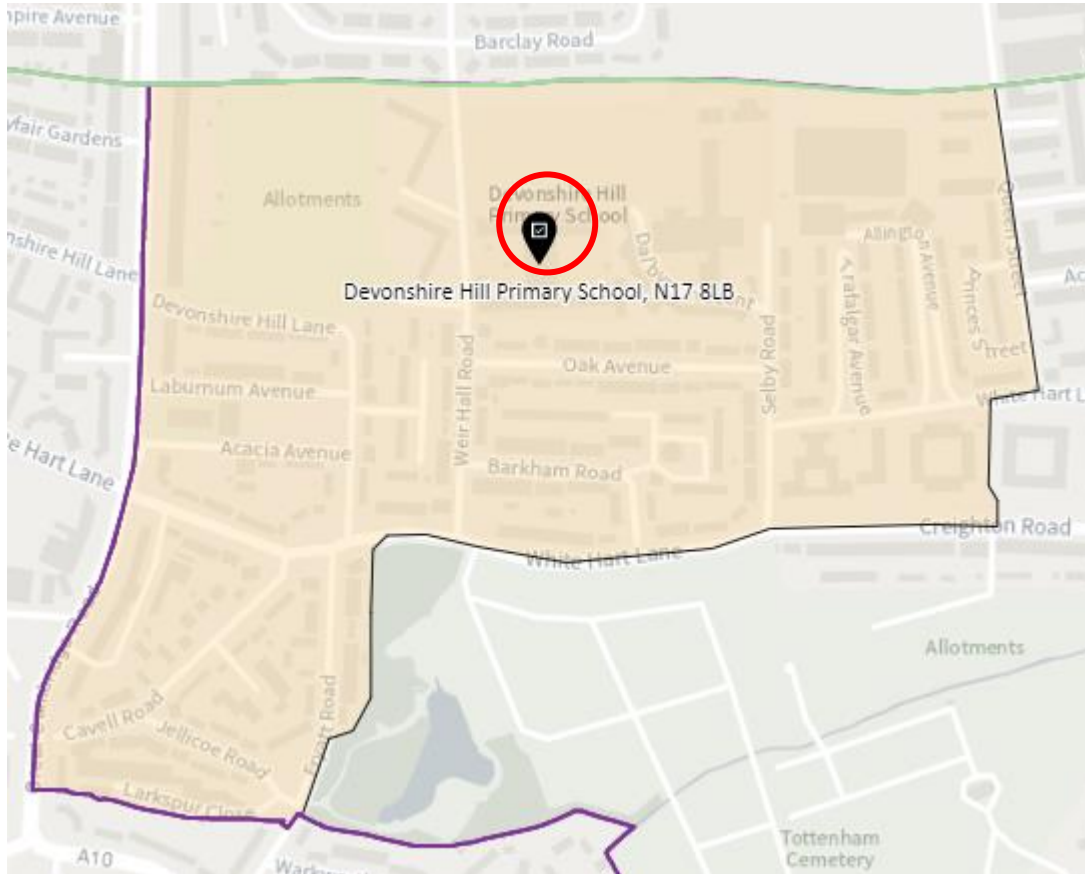

Whole borough map showing proposed changes

1. Ward: Alexandra Park

District: APK-A

District: APK-B

District: APK-C

2. Ward: Bounds Green

District: BGR-A

District: BGR- B

District: BGR-C

3. Ward: Bruce Castle

District: BRC-A

District: BCR-B

District: BRC-C

District: BRC-D

4. Ward: Crouch End

District: CEN-A and District: CEN-B