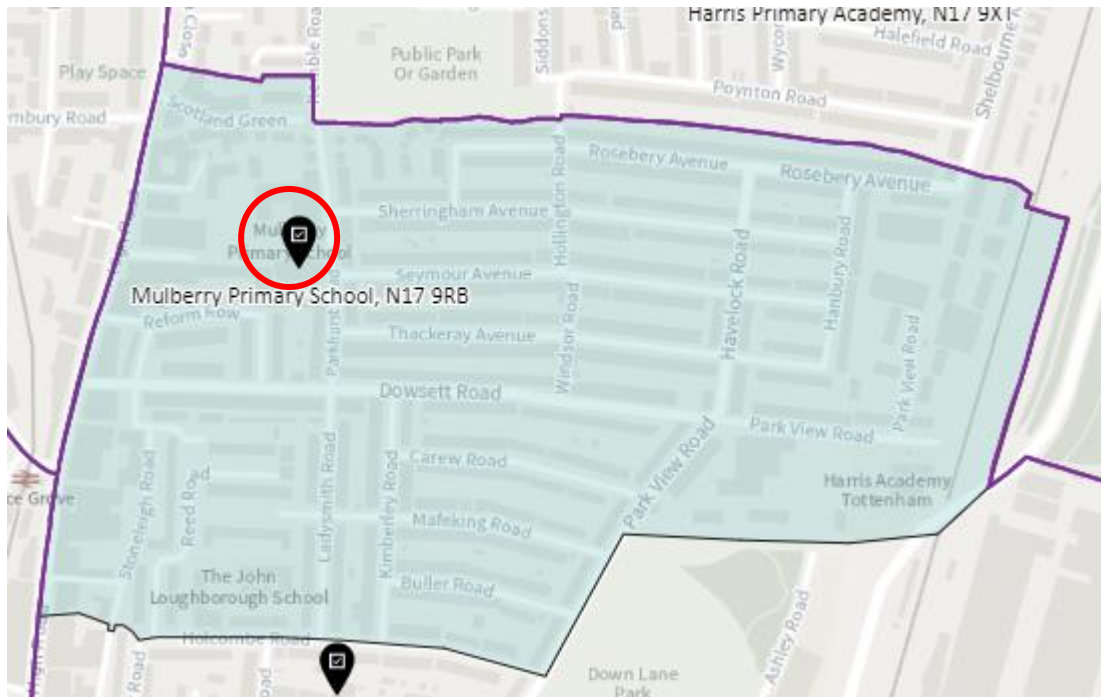

District: STA-B

District: STA-C

16. Ward: Stroud Green

District: STG-A

District: STG-B

District: STG-C

District: STG-CT

17. Ward: Tottenham Central

District: TCL-A

District: TCL-B

District: TCL-C

District: TCL-D

18. Ward Name: Tottenham Hale

District: THL-A

District: THL-B

District: THL-C

19. Ward: West Green

District: WEG- A

District: WEG-AH

District: WEG-B

District: WEG-C

District: WEG-D

District: WEG-E

20. Ward: White Hart Lane