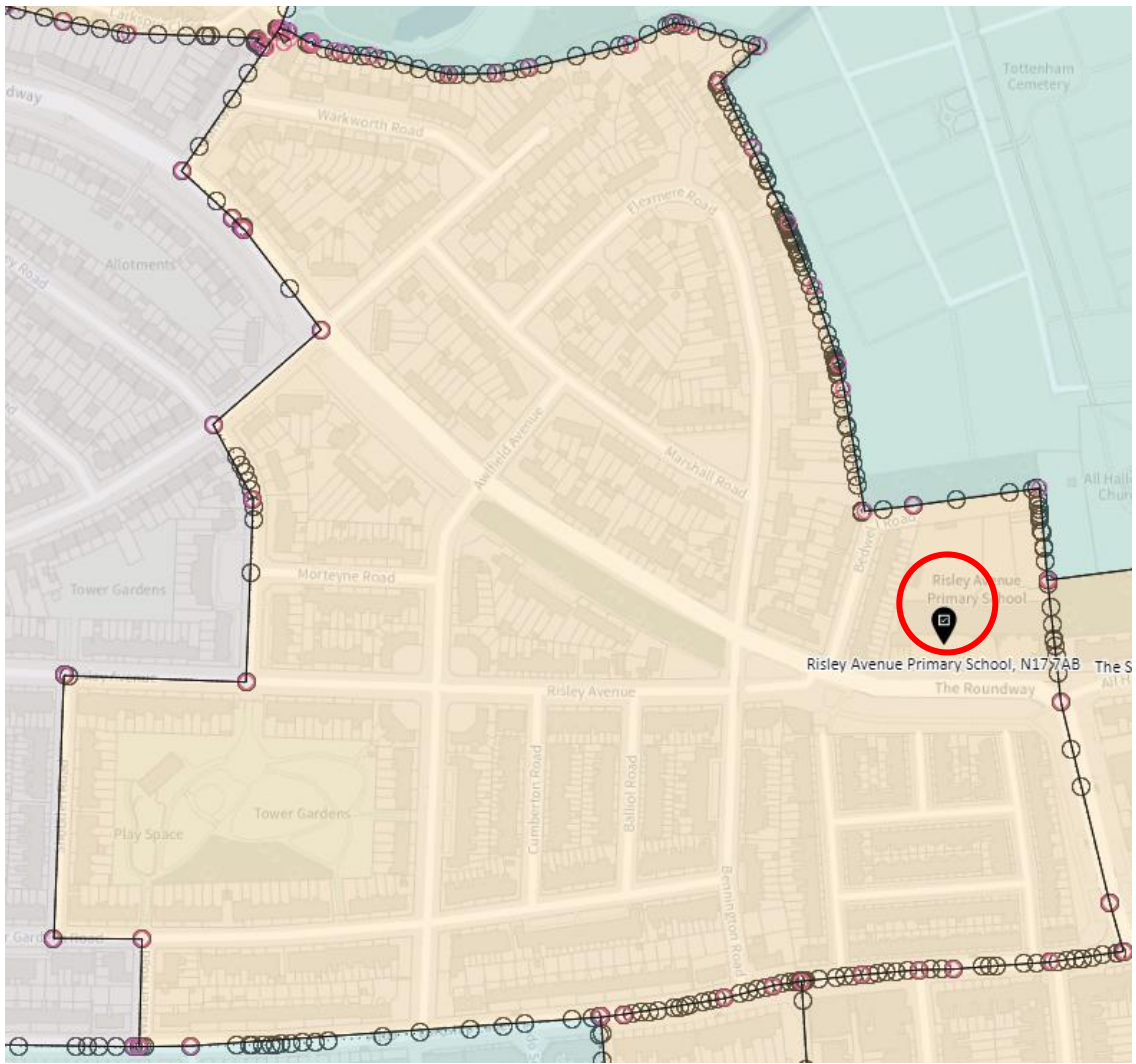

19. Ward: West Green

District: WEG- A

District: WEG-AH

District: WEG-B

District: WEG-C

District: WEG-D

District: WEG-E

20. Ward: White Hart Lane

District: WHL-A

District: WHL-BH

District: WHL-C

District: WHL-D

21. Ward: Woodside

District: WOD-A

Note -Polling station name reads: New Testament Church of God, N22 5AA

District: WOD-AT

District: WOD-B

District: WOD-C

District: WOD-D