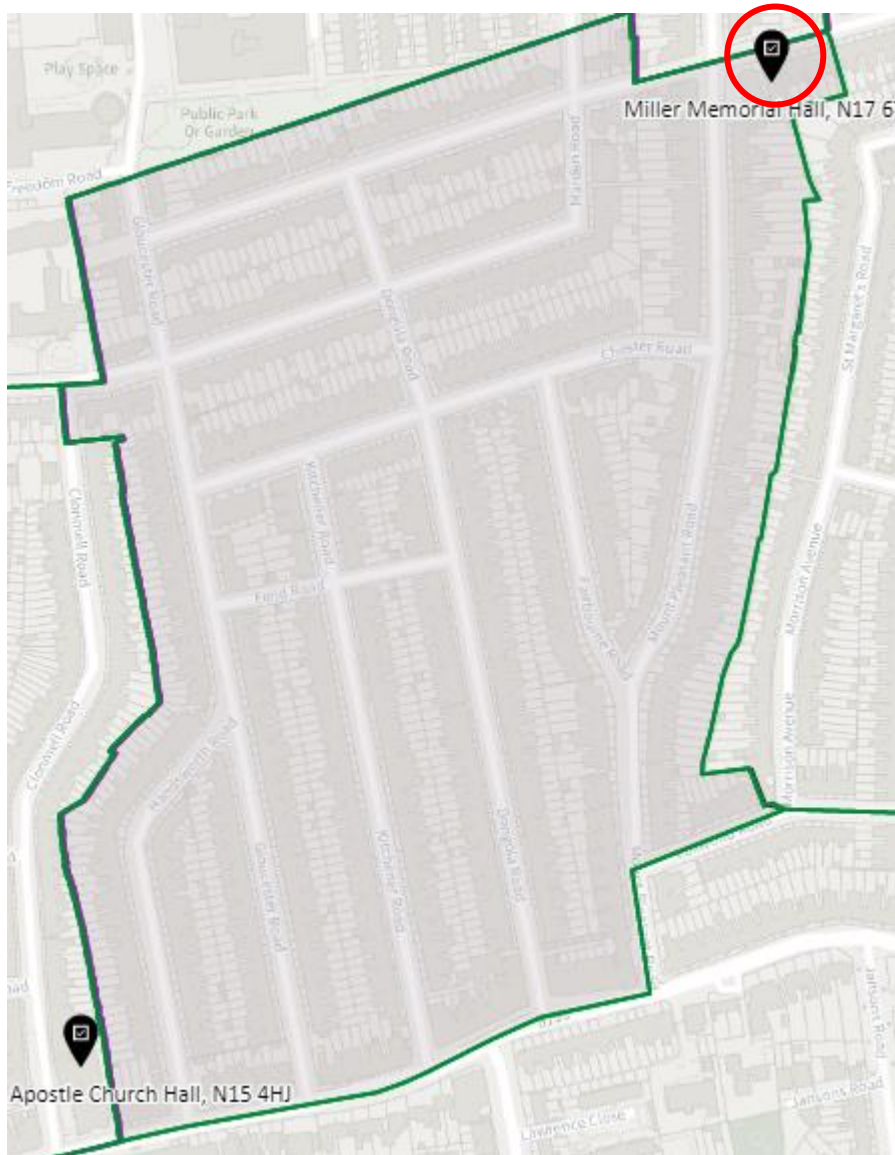

District: SES-B

14. Ward: South Tottenham

District: SOT-A

District: SOT-B

District: SOT-C

District: SOT-D

15. Ward: St Ann's

District: STA-A

District: STA-B

District: STA-C

16. Ward: Stroud Green

District: STG-A

District: STG-B

District: STG-C

District: STG-CT

17. Ward: Tottenham Central

District: TCL-A

District: TCL-B

District: TCL-C

District: TCL-D

18. Ward Name: Tottenham Hale

District: THL-A

District: THL-B

District: THL-C

19. Ward: West Green

District: WEG- A

District: WEG-AH

District: WEG-B

District: WEG-C

District: WEG-D

District: WEG-E

20. Ward: White Hart Lane