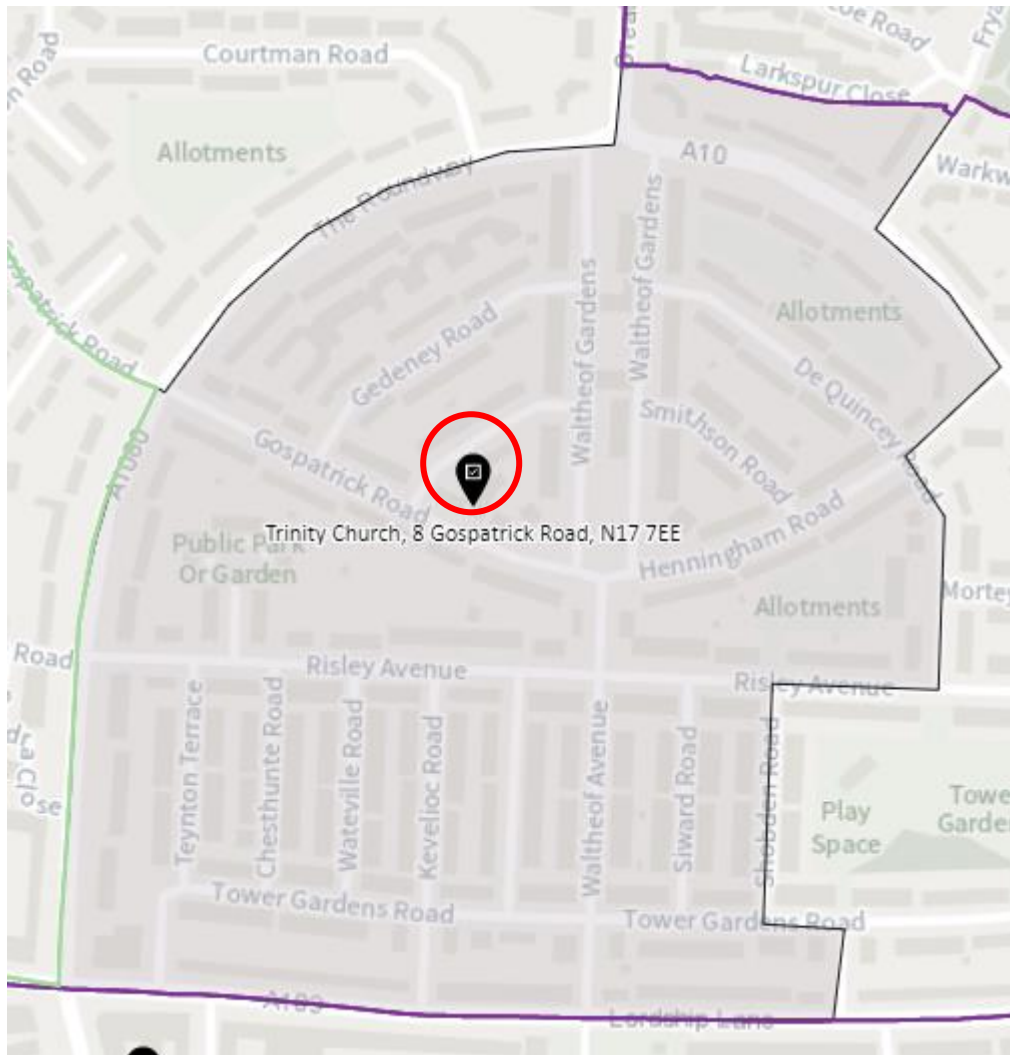

19. Ward: West Green

District: WEG- A

District: WEG-AH

District: WEG-B

District: WEG-C

District: WEG-D

District: WEG-E

20. Ward: White Hart Lane

District: WHL-A

District: WHL-BH

District: WHL-C

District: WHL-D

21. Ward: Woodside

District: WOD-A

Note -Polling station name reads: New Testament Church of God, N22 5AA

District: WOD-AT