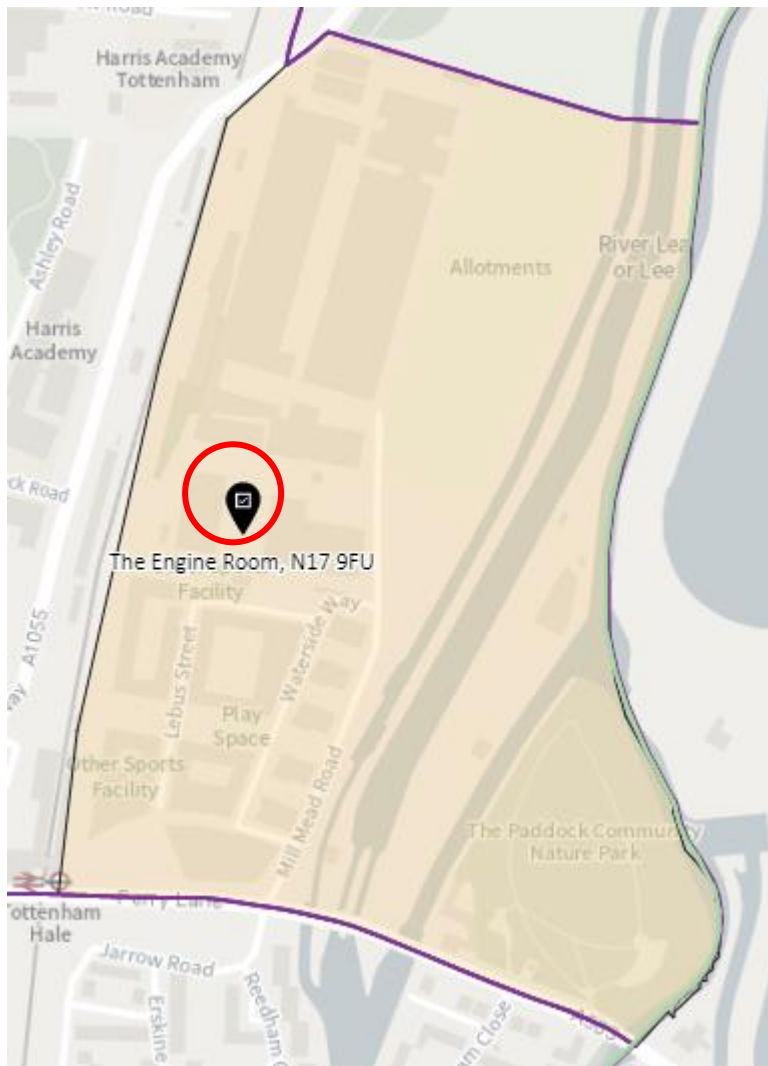

District: STA-B

District: STA-C

16. Ward: Stroud Green

District: STG-A

District: STG-B

District: STG-C

District: STG-CT

17. Ward: Tottenham Central

District: TCL-A

District: TCL-B

District: TCL-C

District: TCL-D

18. Ward Name: Tottenham Hale

District: THL-A

District: THL-B

District: THL-C

19. Ward: West Green

District: WEG- A

District: WEG-AH

District: WEG-B

District: WEG-C

District: WEG-D

District: WEG-E

20. Ward: White Hart Lane

District: WHL-A

District: WHL-BH

District: WHL-C

District: WHL-D

21. Ward: Woodside

District: WOD-A

Note -Polling station name reads: New Testament Church of God, N22 5AA

District: WOD-AT