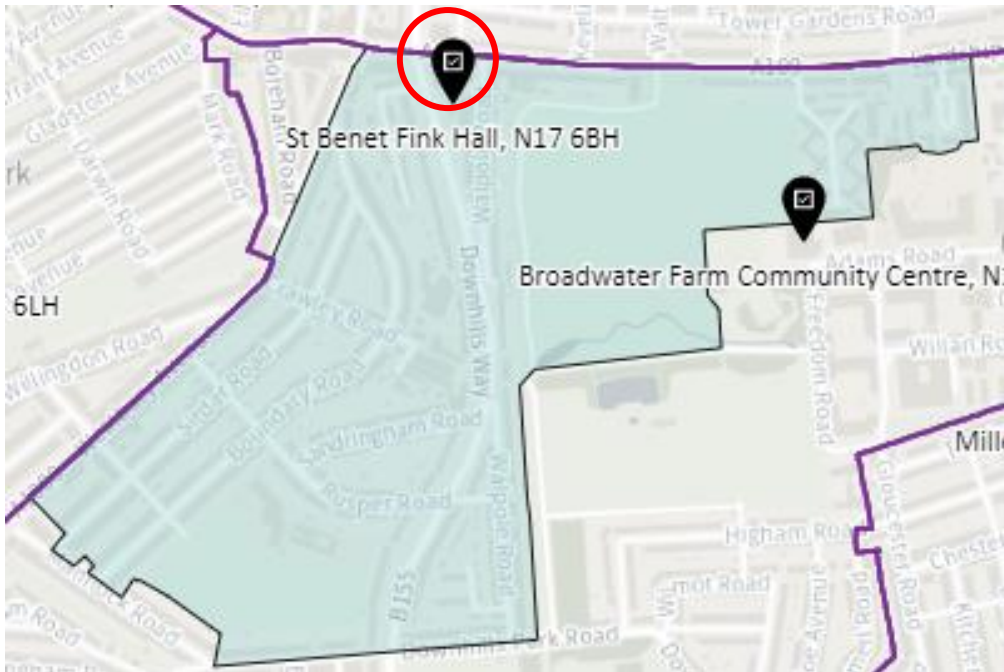

District: STA-B

District: STA-C

16. Ward: Stroud Green

District: STG-A

District: STG-B

District: STG-C

District: STG-CT

17. Ward: Tottenham Central

District: TCL-A

District: TCL-B

District: TCL-C

District: TCL-D

18. Ward Name: Tottenham Hale

District: THL-A

District: THL-B

District: THL-C

19. Ward: West Green

District: WEG- A

District: WEG-AH

District: WEG-B

District: WEG-C

District: WEG-D

District: WEG-E

20. Ward: White Hart Lane