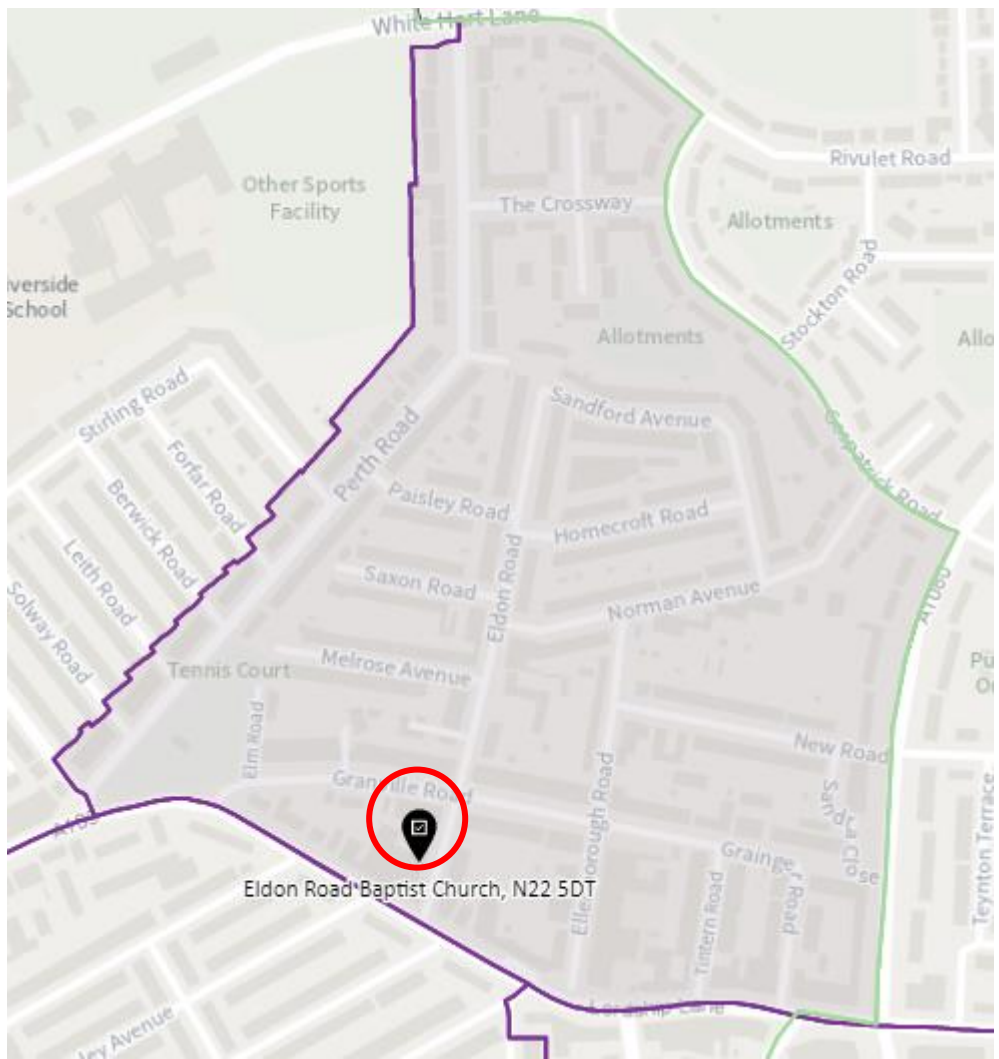

19. Ward: West Green

District: WEG- A

District: WEG-AH

District: WEG-B

District: WEG-C

District: WEG-D

District: WEG-E

20. Ward: White Hart Lane

District: WHL-A

District: WHL-BH

District: WHL-C

District: WHL-D

21. Ward: Woodside

District: WOD-A

Note -Polling station name reads: New Testament Church of God, N22 5AA

District: WOD-AT