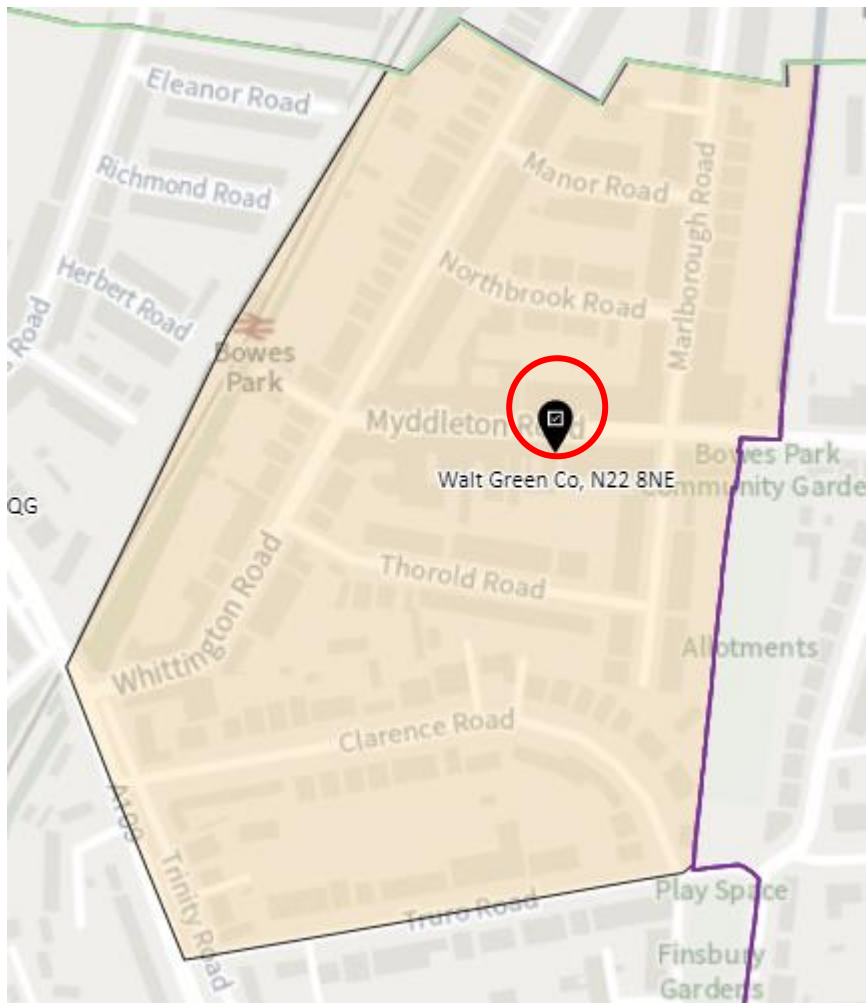

Whole borough map showing proposed changes

1. Ward: Alexandra Park

District: APK-A

District: APK-B

District: APK-C

2. Ward: Bounds Green

District: BGR-A

District: BGR- B

District: BGR-C

3. Ward: Bruce Castle

District: BRC-A

District: BCR-B

District: BRC-C

District: BRC-D

4. Ward: Crouch End

District: CEN-A and District: CEN-B