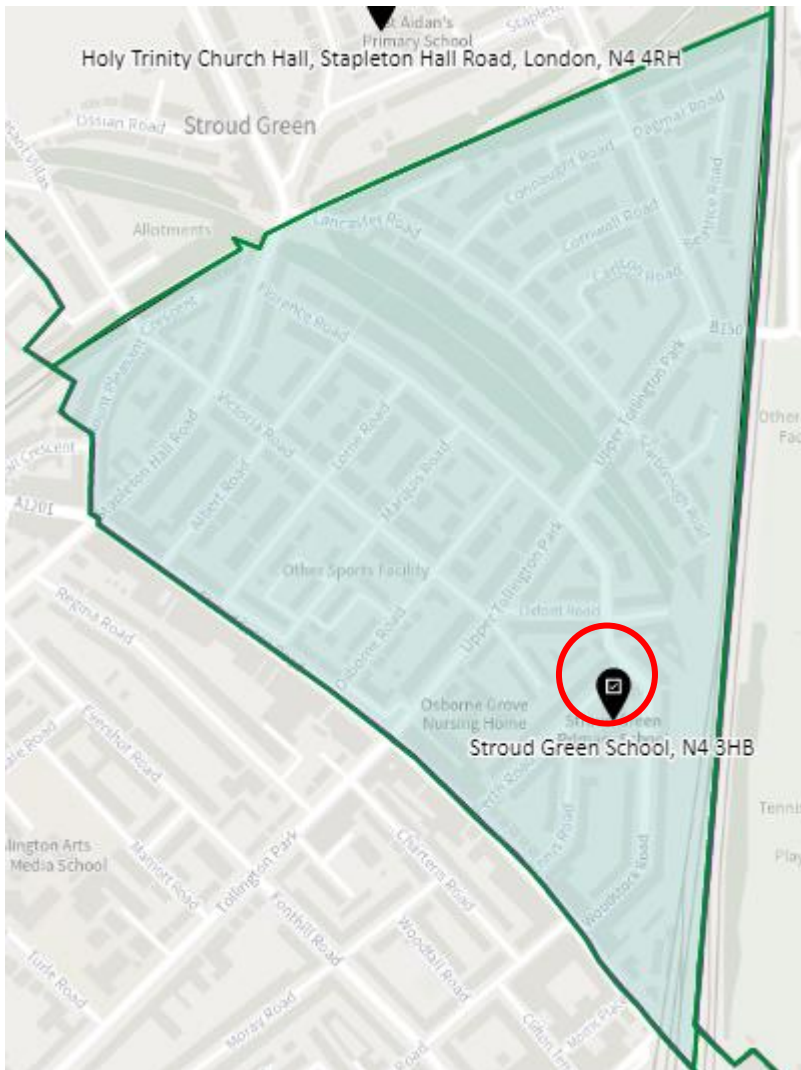

District: SES-B

14. Ward: South Tottenham

District: SOT-A

District: SOT-B

District: SOT-C

District: SOT-D

15. Ward: St Ann's

District: STA-A

District: STA-B

District: STA-C

16. Ward: Stroud Green

District: STG-A

District: STG-B

District: STG-C

District: STG-CT

17. Ward: Tottenham Central

District: TCL-A

District: TCL-B

District: TCL-C

District: TCL-D

18. Ward Name: Tottenham Hale

District: THL-A

District: THL-B

District: THL-C

19. Ward: West Green

District: WEG- A

District: WEG-AH

District: WEG-B

District: WEG-C

District: WEG-D

District: WEG-E

20. Ward: White Hart Lane