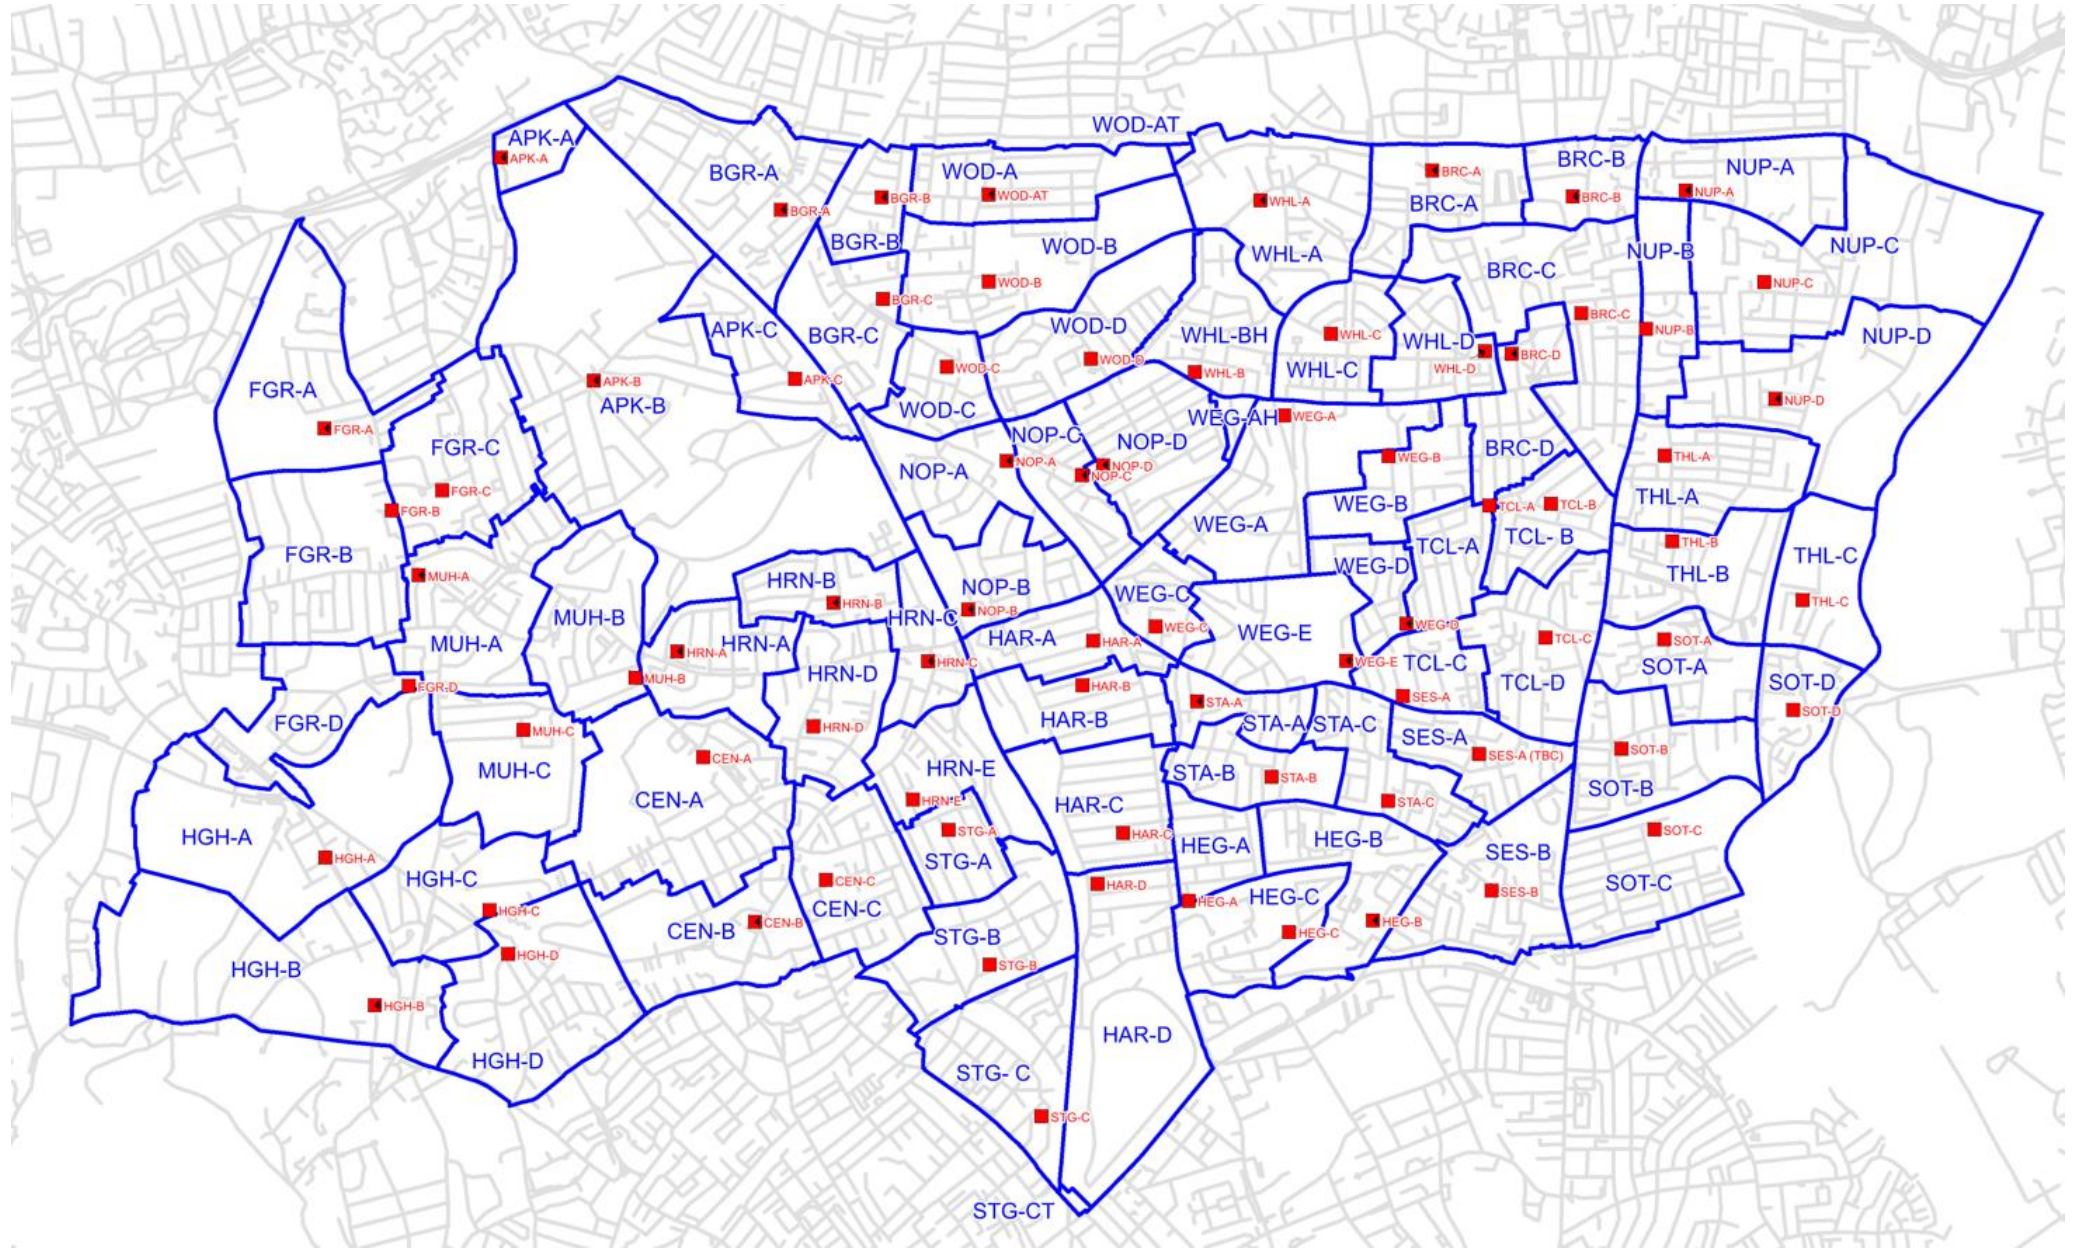

Whole borough map showing proposed changes