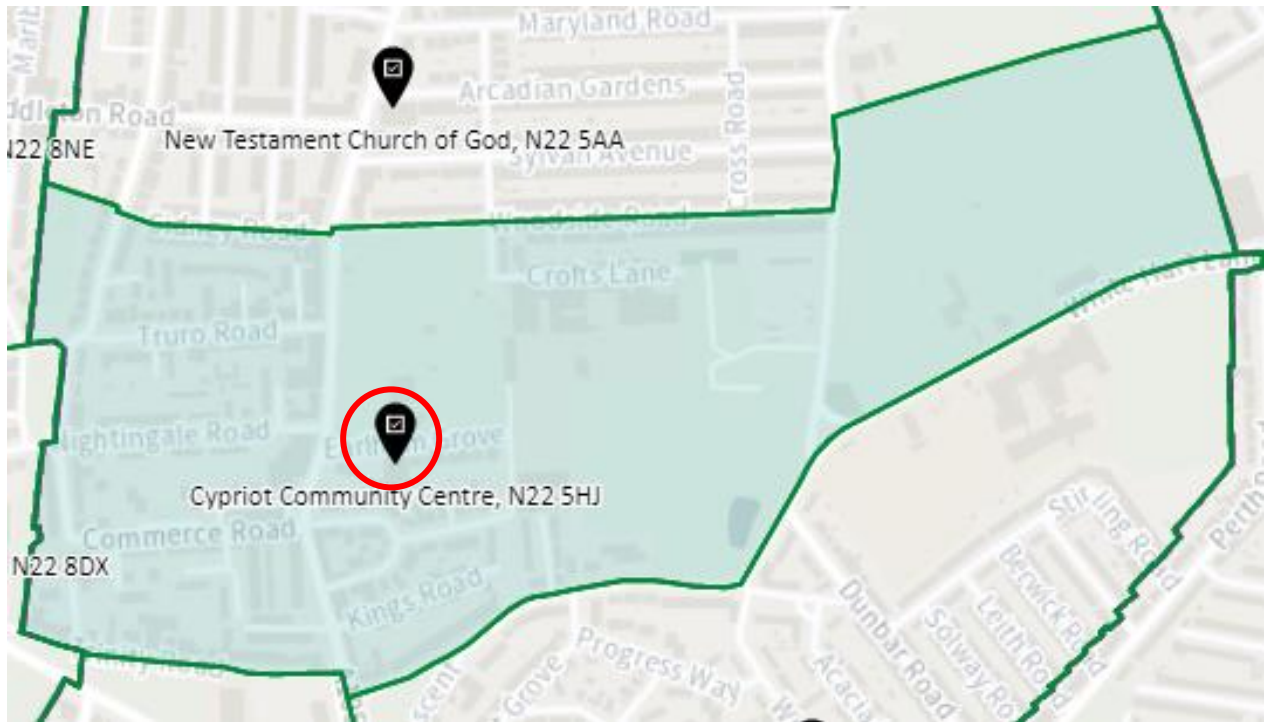

19. Ward: West Green

District: WEG- A

District: WEG-AH

District: WEG-B

District: WEG-C

District: WEG-D

District: WEG-E

20. Ward: White Hart Lane

District: WHL-A

District: WHL-BH

District: WHL-C

District: WHL-D

21. Ward: Woodside

District: WOD-A

Note -Polling station name reads: New Testament Church of God, N22 5AA

District: WOD-AT

District: WOD-B

District: WOD-C

District: WOD-D