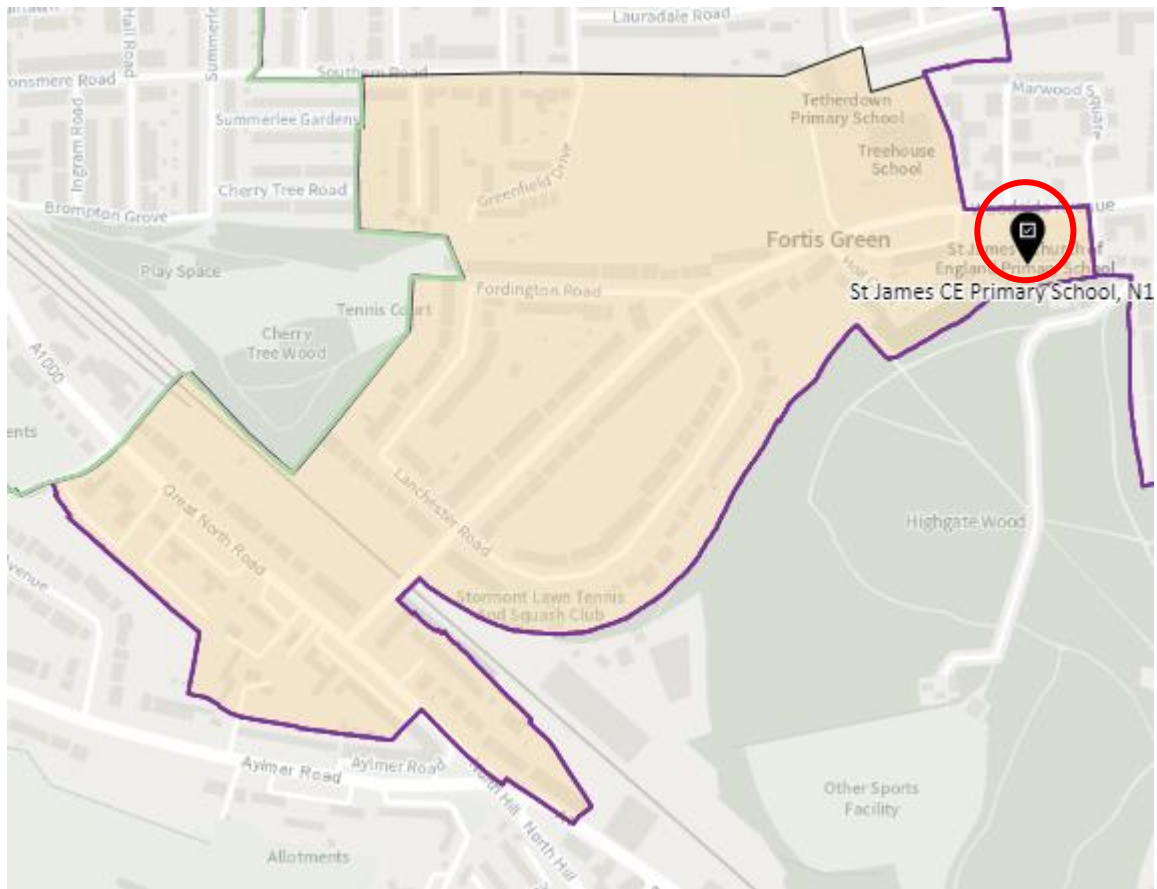

District: BGR-C

3. Ward: Bruce Castle

District: BRC-A

District: BCR-B

District: BRC-C

District: BRC-D

4. Ward: Crouch End

District: CEN-A and District: CEN-B

See maps in appendix 1 for the new proposed boundaries

District: CEN-C

5. Ward: Fortis Green

District: FGR-A

District: FGR-B

District: FGR-C

District: FGR-D

6. Ward: Harringay

District: HAR-A

District: HAR-B

District: HAR-C

District: HAR-D

7. Ward: Hermitage & Gardens

District: HEG-A

District: HEG-B

District: HEG-C