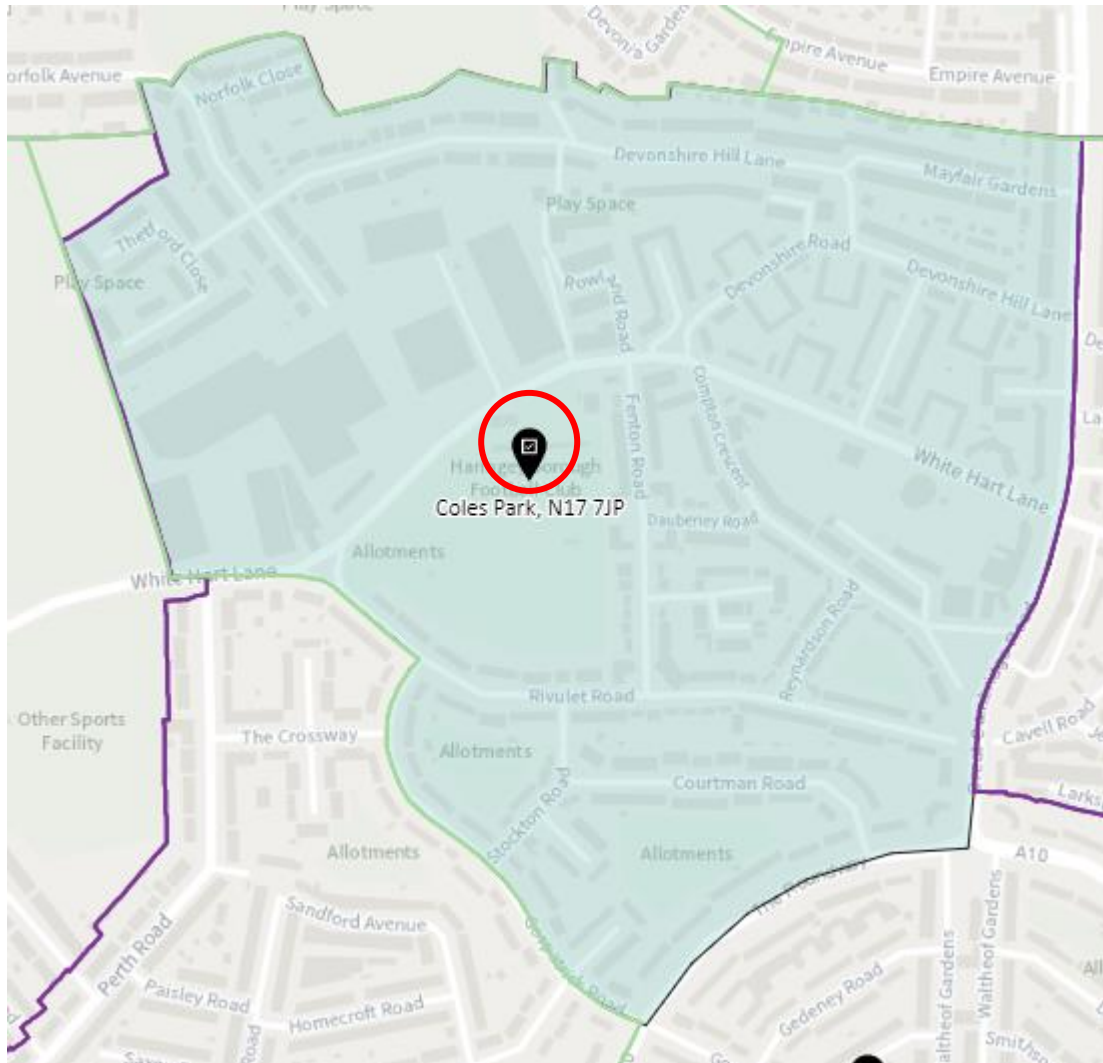

19. Ward: West Green

District: WEG- A

District: WEG-AH

District: WEG-B

District: WEG-C

District: WEG-D

District: WEG-E

20. Ward: White Hart Lane

District: WHL-A

District: WHL-BH

District: WHL-C

District: WHL-D

21. Ward: Woodside

District: WOD-A

Note -Polling station name reads: New Testament Church of God, N22 5AA

District: WOD-AT

District: WOD-B

District: WOD-C

District: WOD-D