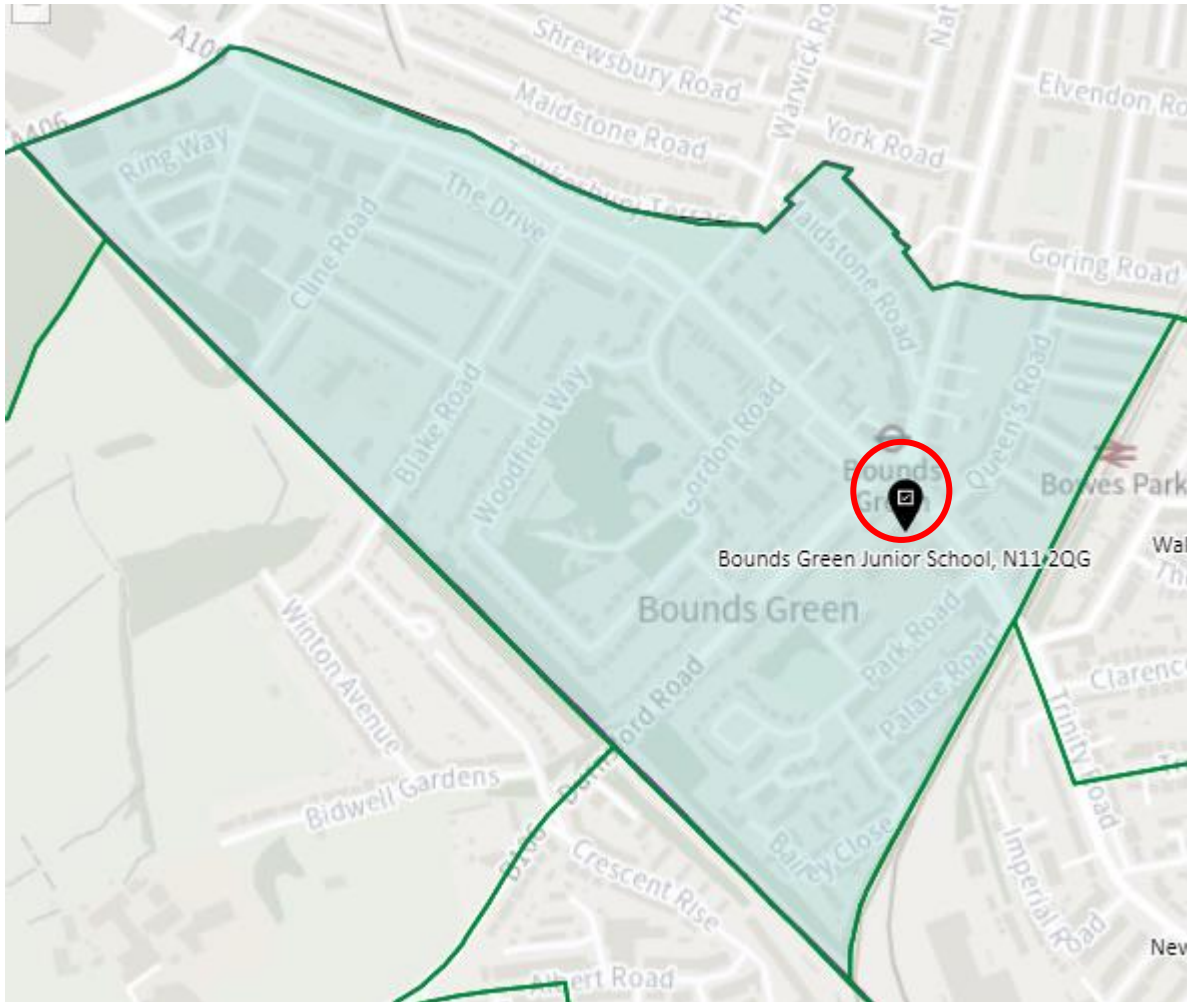

Whole borough map showing proposed changes

1. Ward: Alexandra Park

District: APK-A

District: APK-B

District: APK-C

2. Ward: Bounds Green

District: BGR-A

District: BGR- B

District: BGR-C

3. Ward: Bruce Castle

District: BRC-A

District: BCR-B

District: BRC-C

District: BRC-D

4. Ward: Crouch End

District: CEN-A and District: CEN-B