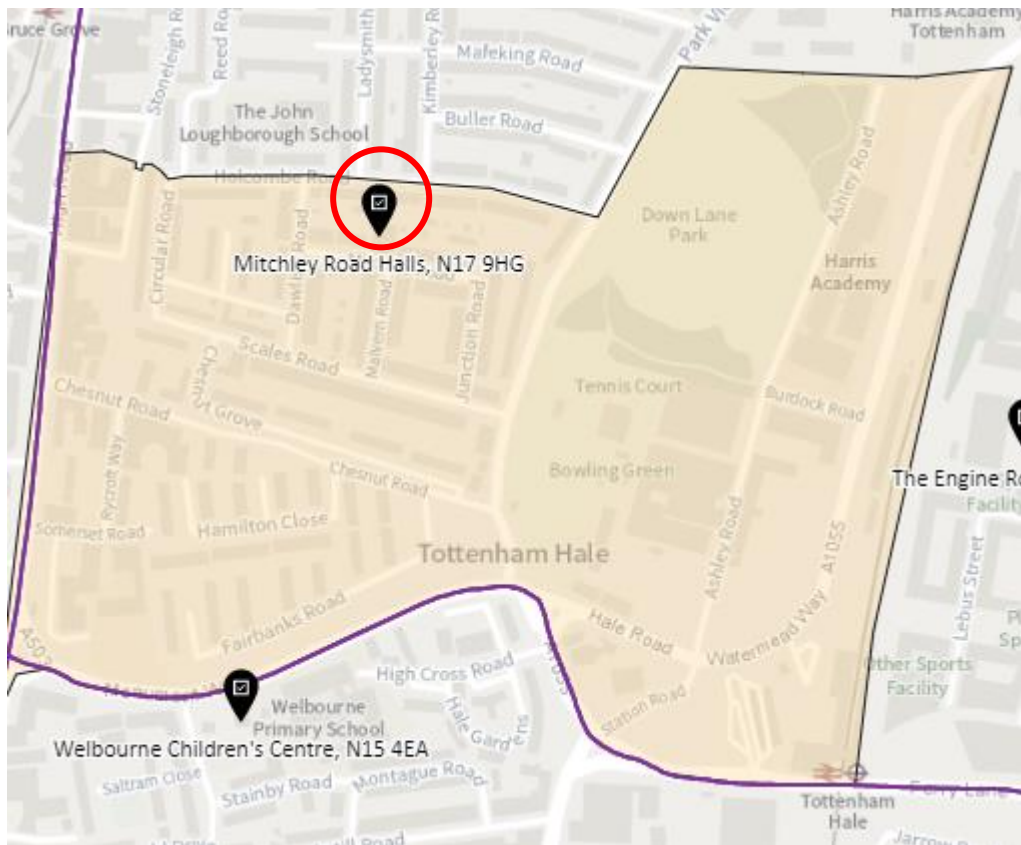

District: STA-B

District: STA-C

16. Ward: Stroud Green

District: STG-A

District: STG-B

District: STG-C

District: STG-CT

17. Ward: Tottenham Central

District: TCL-A

District: TCL-B

District: TCL-C

District: TCL-D

18. Ward Name: Tottenham Hale

District: THL-A

District: THL-B

District: THL-C

19. Ward: West Green

District: WEG- A

District: WEG-AH

District: WEG-B

District: WEG-C

District: WEG-D

District: WEG-E

20. Ward: White Hart Lane

District: WHL-A

District: WHL-BH

District: WHL-C

District: WHL-D

21. Ward: Woodside

District: WOD-A

Note -Polling station name reads: New Testament Church of God, N22 5AA

District: WOD-AT