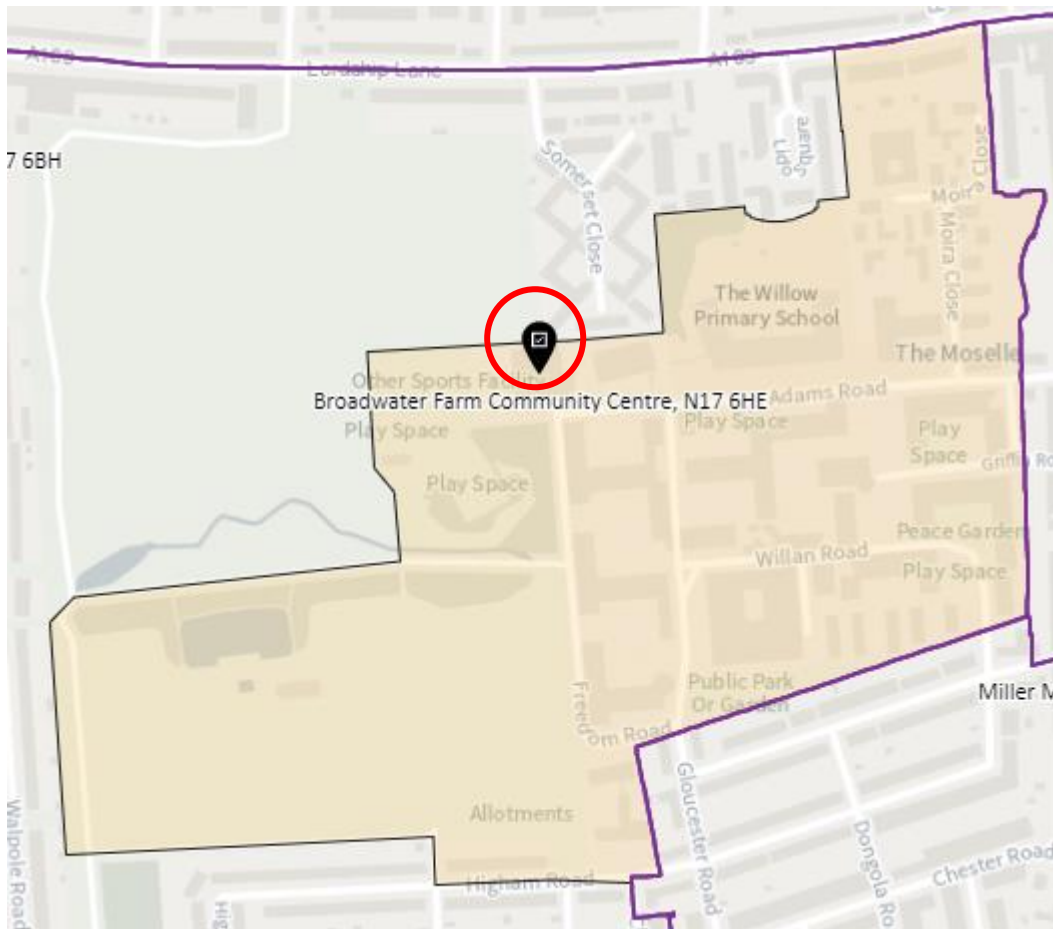

19. Ward: West Green

District: WEG- A

District: WEG-AH

District: WEG-B

District: WEG-C

District: WEG-D

District: WEG-E

20. Ward: White Hart Lane

District: WHL-A

District: WHL-BH

District: WHL-C

District: WHL-D

21. Ward: Woodside

District: WOD-A

Note -Polling station name reads: New Testament Church of God, N22 5AA

District: WOD-AT

District: WOD-B

District: WOD-C

District: WOD-D