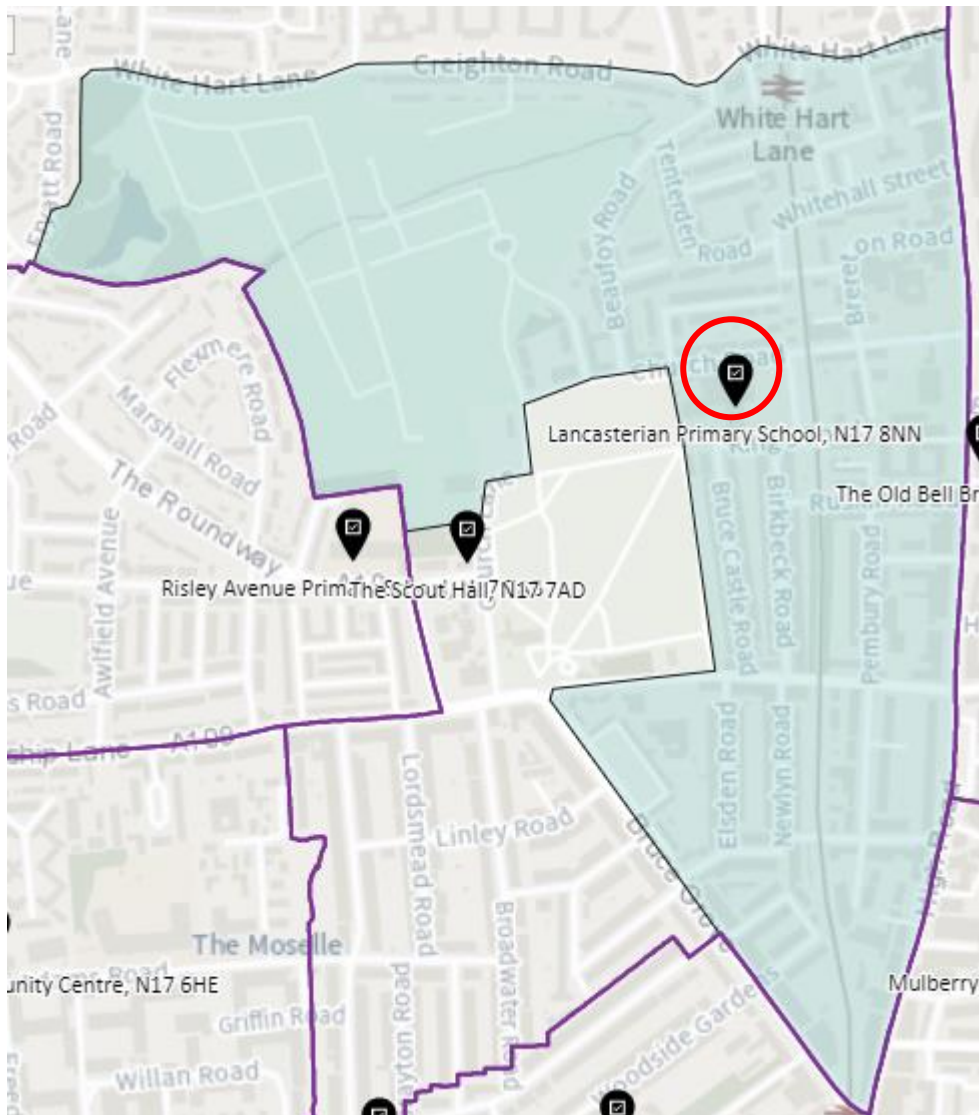

Whole borough map showing proposed changes

1. Ward: Alexandra Park

District: APK-A

District: APK-B

District: APK-C

2. Ward: Bounds Green

District: BGR-A

District: BGR- B

District: BGR-C

3. Ward: Bruce Castle

District: BRC-A

District: BCR-B

District: BRC-C

District: BRC-D

4. Ward: Crouch End

District: CEN-A and District: CEN-B

See maps in appendix 1 for the new proposed boundaries

District: CEN-C

5. Ward: Fortis Green

District: FGR-A

District: FGR-B

District: FGR-C

District: FGR-D

6. Ward: Harringay

District: HAR-A

District: HAR-B

District: HAR-C

District: HAR-D

7. Ward: Hermitage & Gardens

District: HEG-A

District: HEG-B

District: HEG-C