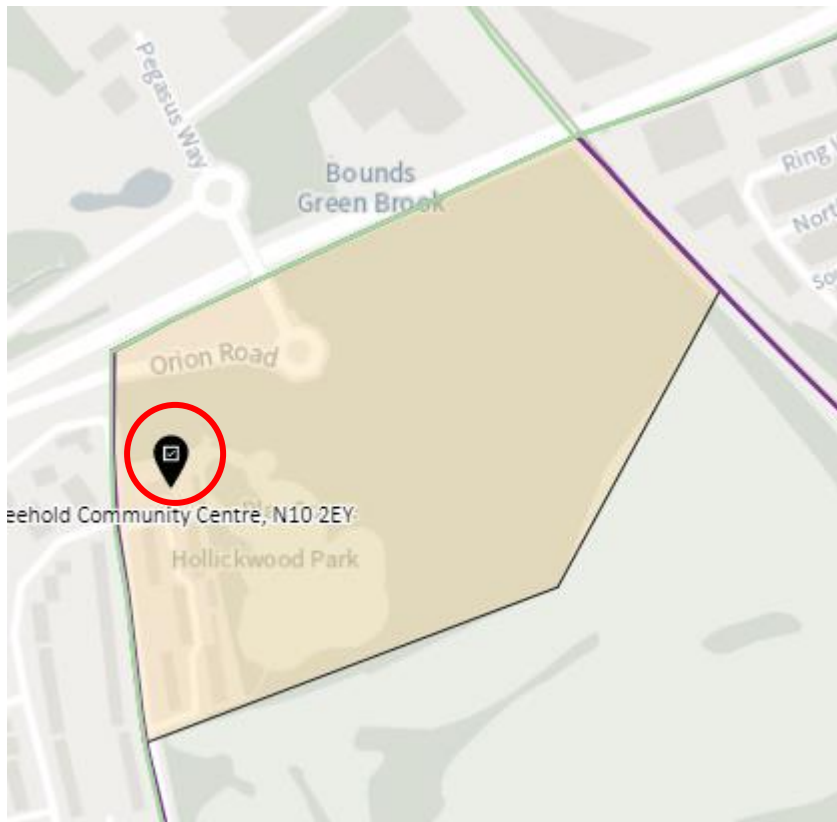

1. Ward: Alexandra Park

District: APK-A