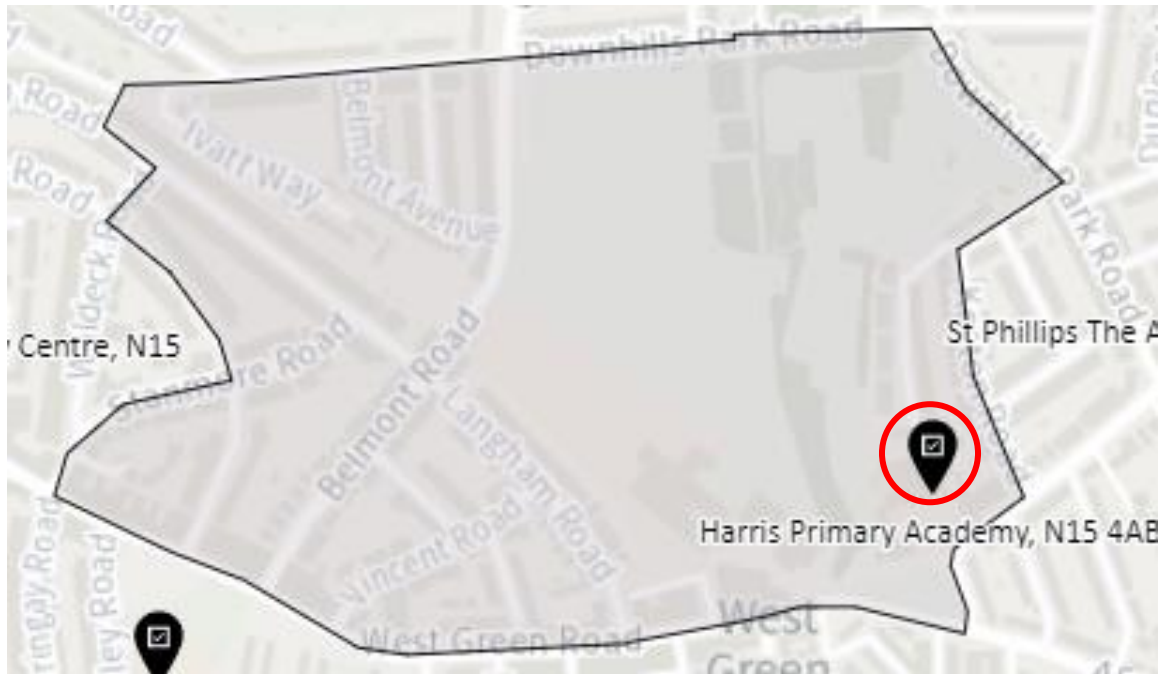

19. Ward: West Green

District: WEG- A

District: WEG-AH

District: WEG-B

District: WEG-C

District: WEG-D

District: WEG-E

20. Ward: White Hart Lane

District: WHL-A

District: WHL-BH

District: WHL-C

District: WHL-D

21. Ward: Woodside

District: WOD-A

Note -Polling station name reads: New Testament Church of God, N22 5AA

District: WOD-AT

District: WOD-B

District: WOD-C

District: WOD-D