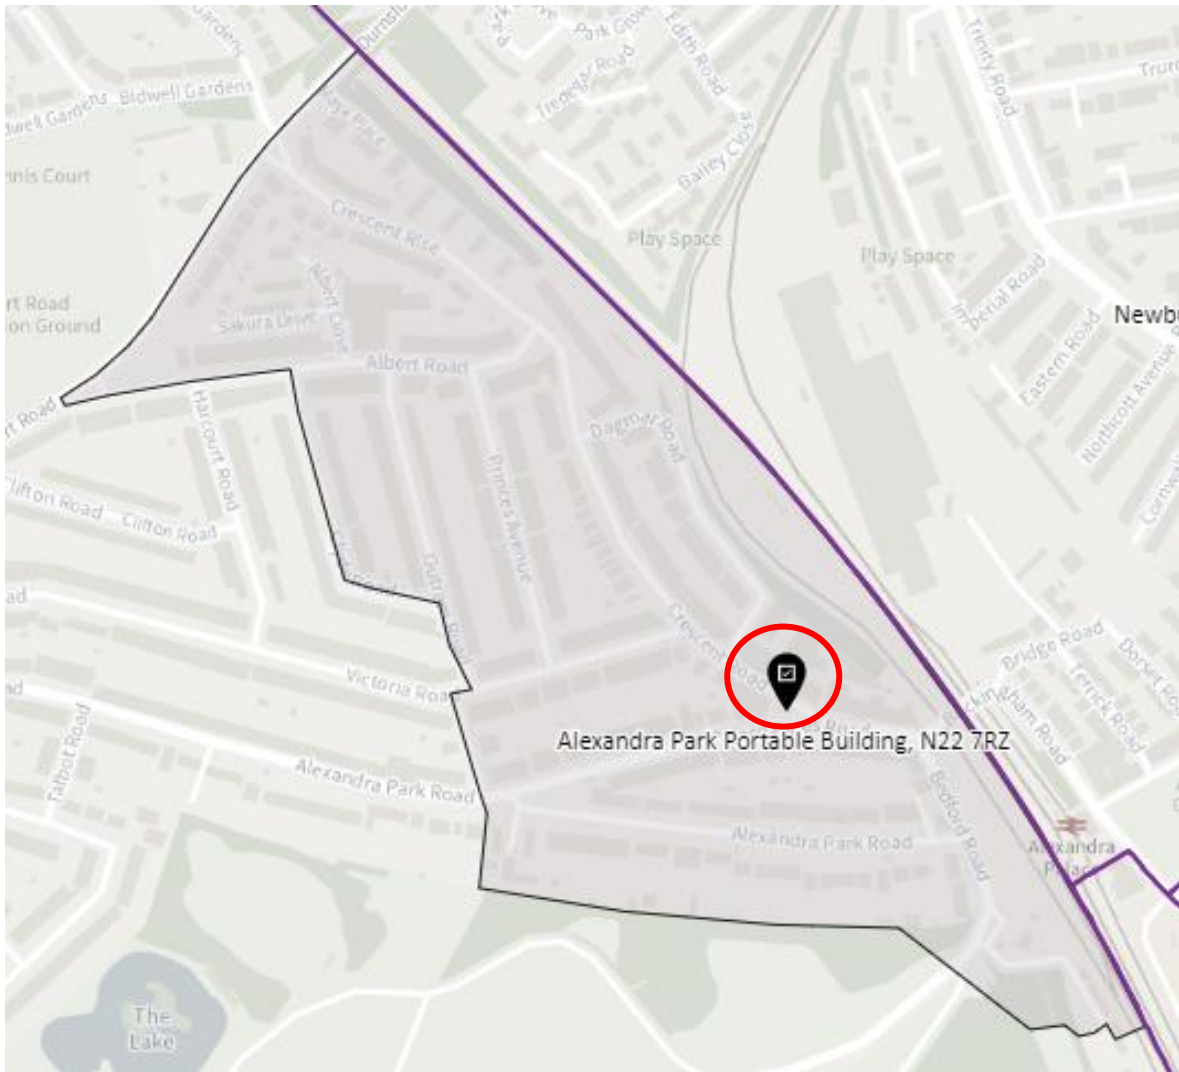

Whole borough map showing proposed changes

1. Ward: Alexandra Park

District: APK-A

District: APK-B

District: APK-C

2. Ward: Bounds Green

District: BGR-A

District: BGR- B

District: BGR-C

3. Ward: Bruce Castle

District: BRC-A

District: BCR-B

District: BRC-C

District: BRC-D

4. Ward: Crouch End

District: CEN-A and District: CEN-B