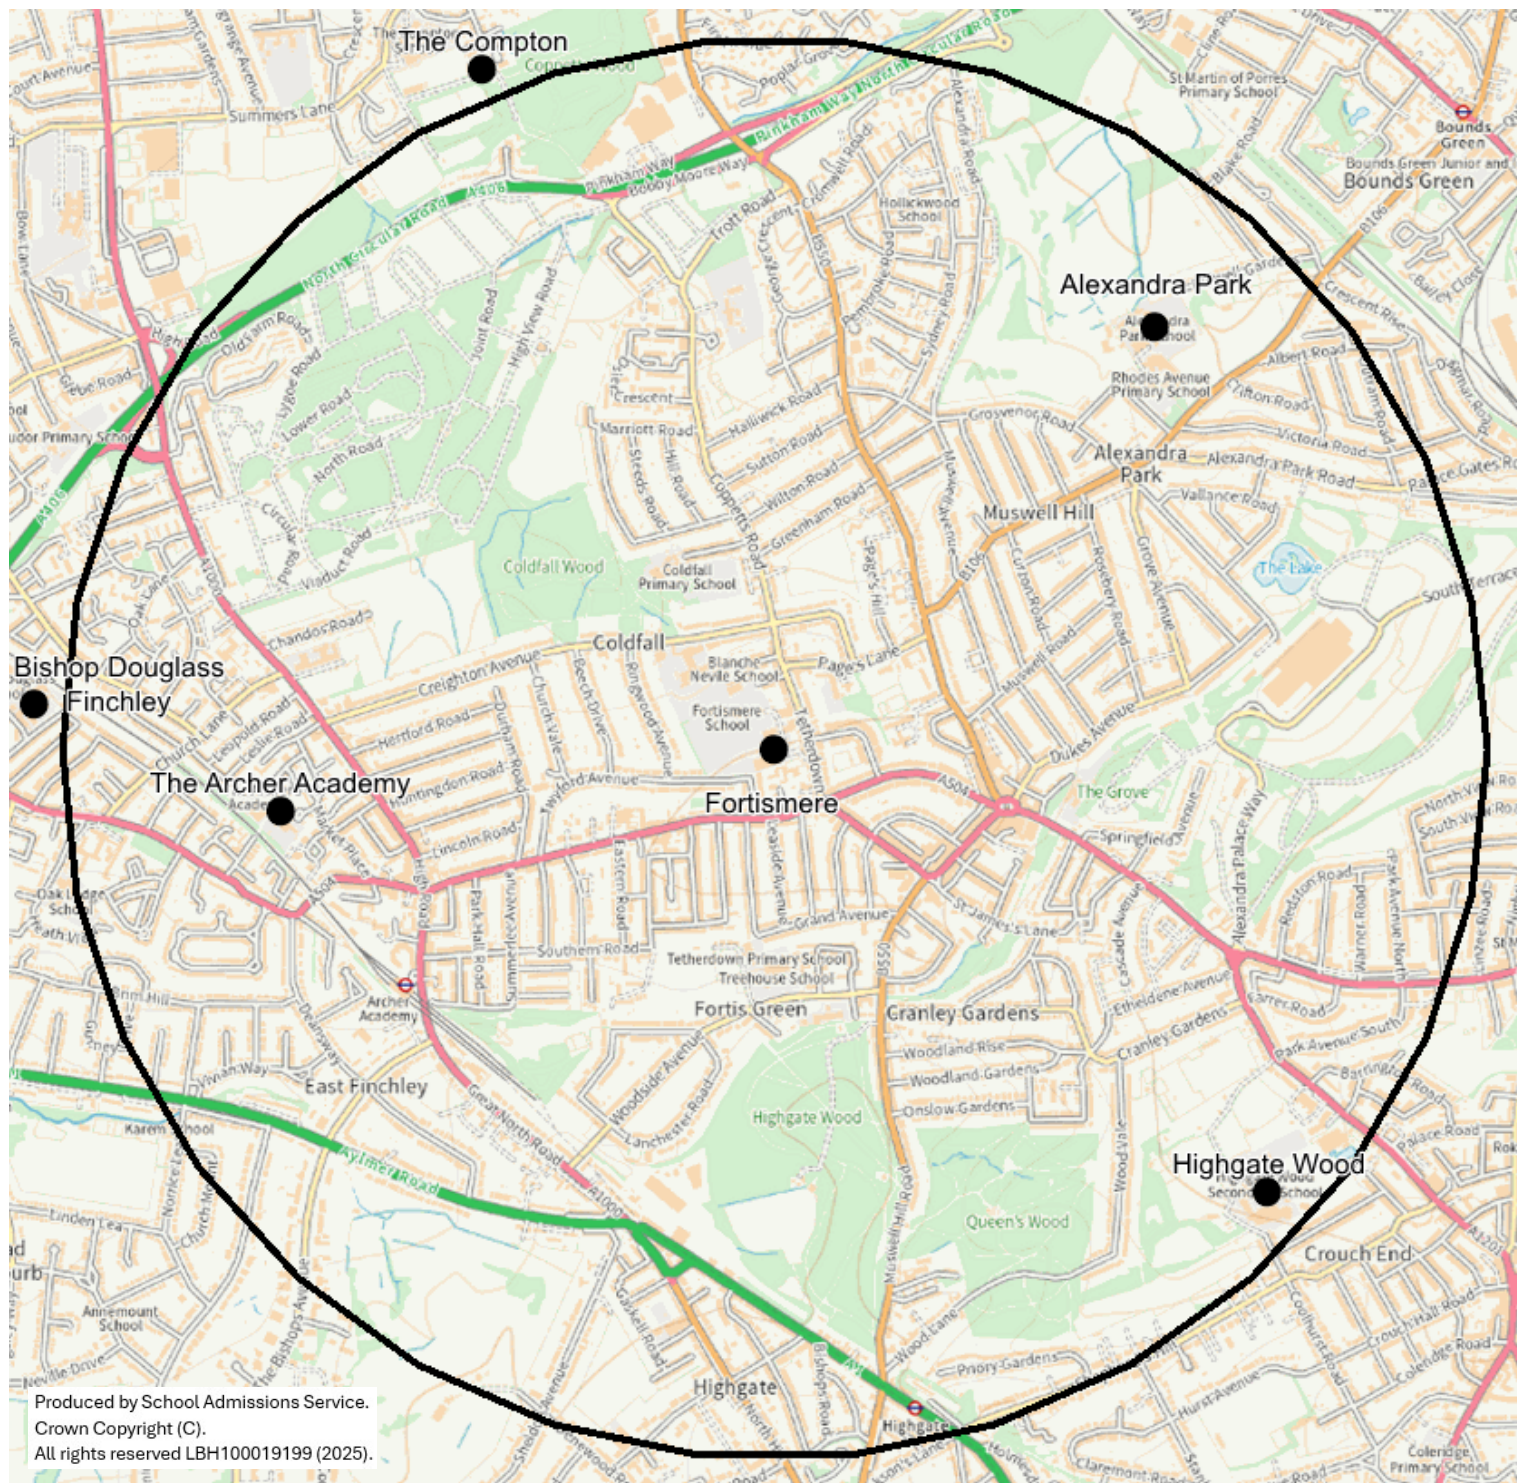

# Alexandra Park Furthest Distance Offered 2025—0.5267 miles

Furthest distance at which offers were able to be made under the distance criterion, for admission to year 7 in September 2025 at Alexandra Park School.

# Fortismere Cut-Off Distance 2025—1.1404 miles

Furthest distance at which offers were able to be made under the distance criterion, for admission to year 7 in September 2025 at Fortismere School.

# Greig City Academy Cut-Off Distance 2025—2.5562 miles

Furthest distance at which offers were able to be made under the distance criterion, for admission to year 7 in September 2025 at Greig City Academy.

# Highgate Wood Cut-Off Distance 2025—1.0224 miles

Furthest distance at which offers were able to be made under the distance criterion, for admission to year 7 in September 2025 at Highgate Wood Secondary School.