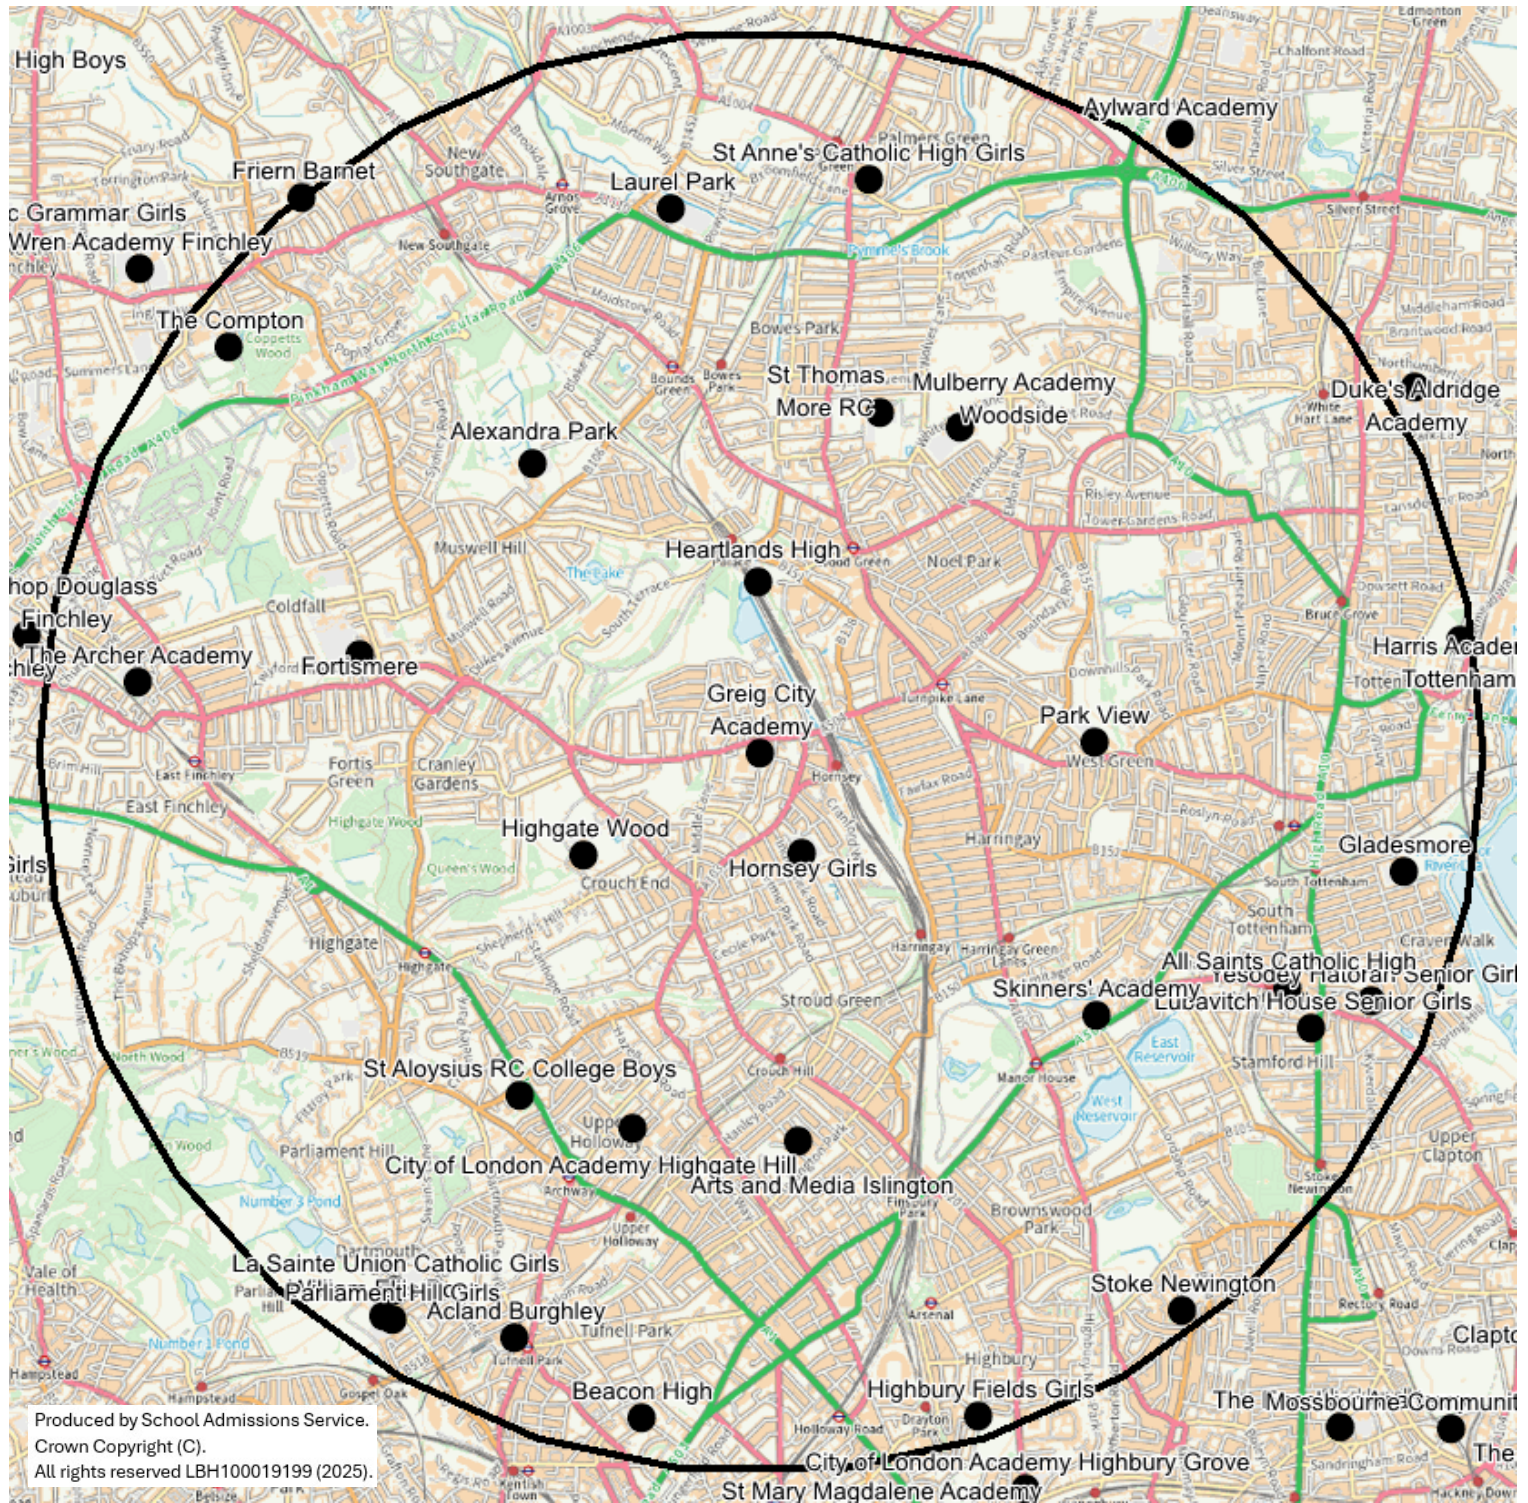

# Alexandra Park Furthest Distance Offered 2025—0.5267 miles

Furthest distance at which offers were able to be made under the distance criterion, for admission to year 7 in September 2025 at Alexandra Park School.

# Fortismere Cut-Off Distance 2025—1.1404 miles

Furthest distance at which offers were able to be made under the distance criterion, for admission to year 7 in September 2025 at Fortismere School.

# Greig City Academy Cut-Off Distance 2025—2.5562 miles

Furthest distance at which offers were able to be made under the distance criterion, for admission to year 7 in September 2025 at Greig City Academy.

# Highgate Wood Cut-Off Distance 2025—1.0224 miles

Furthest distance at which offers were able to be made under the distance criterion, for admission to year 7 in September 2025 at Highgate Wood Secondary School.