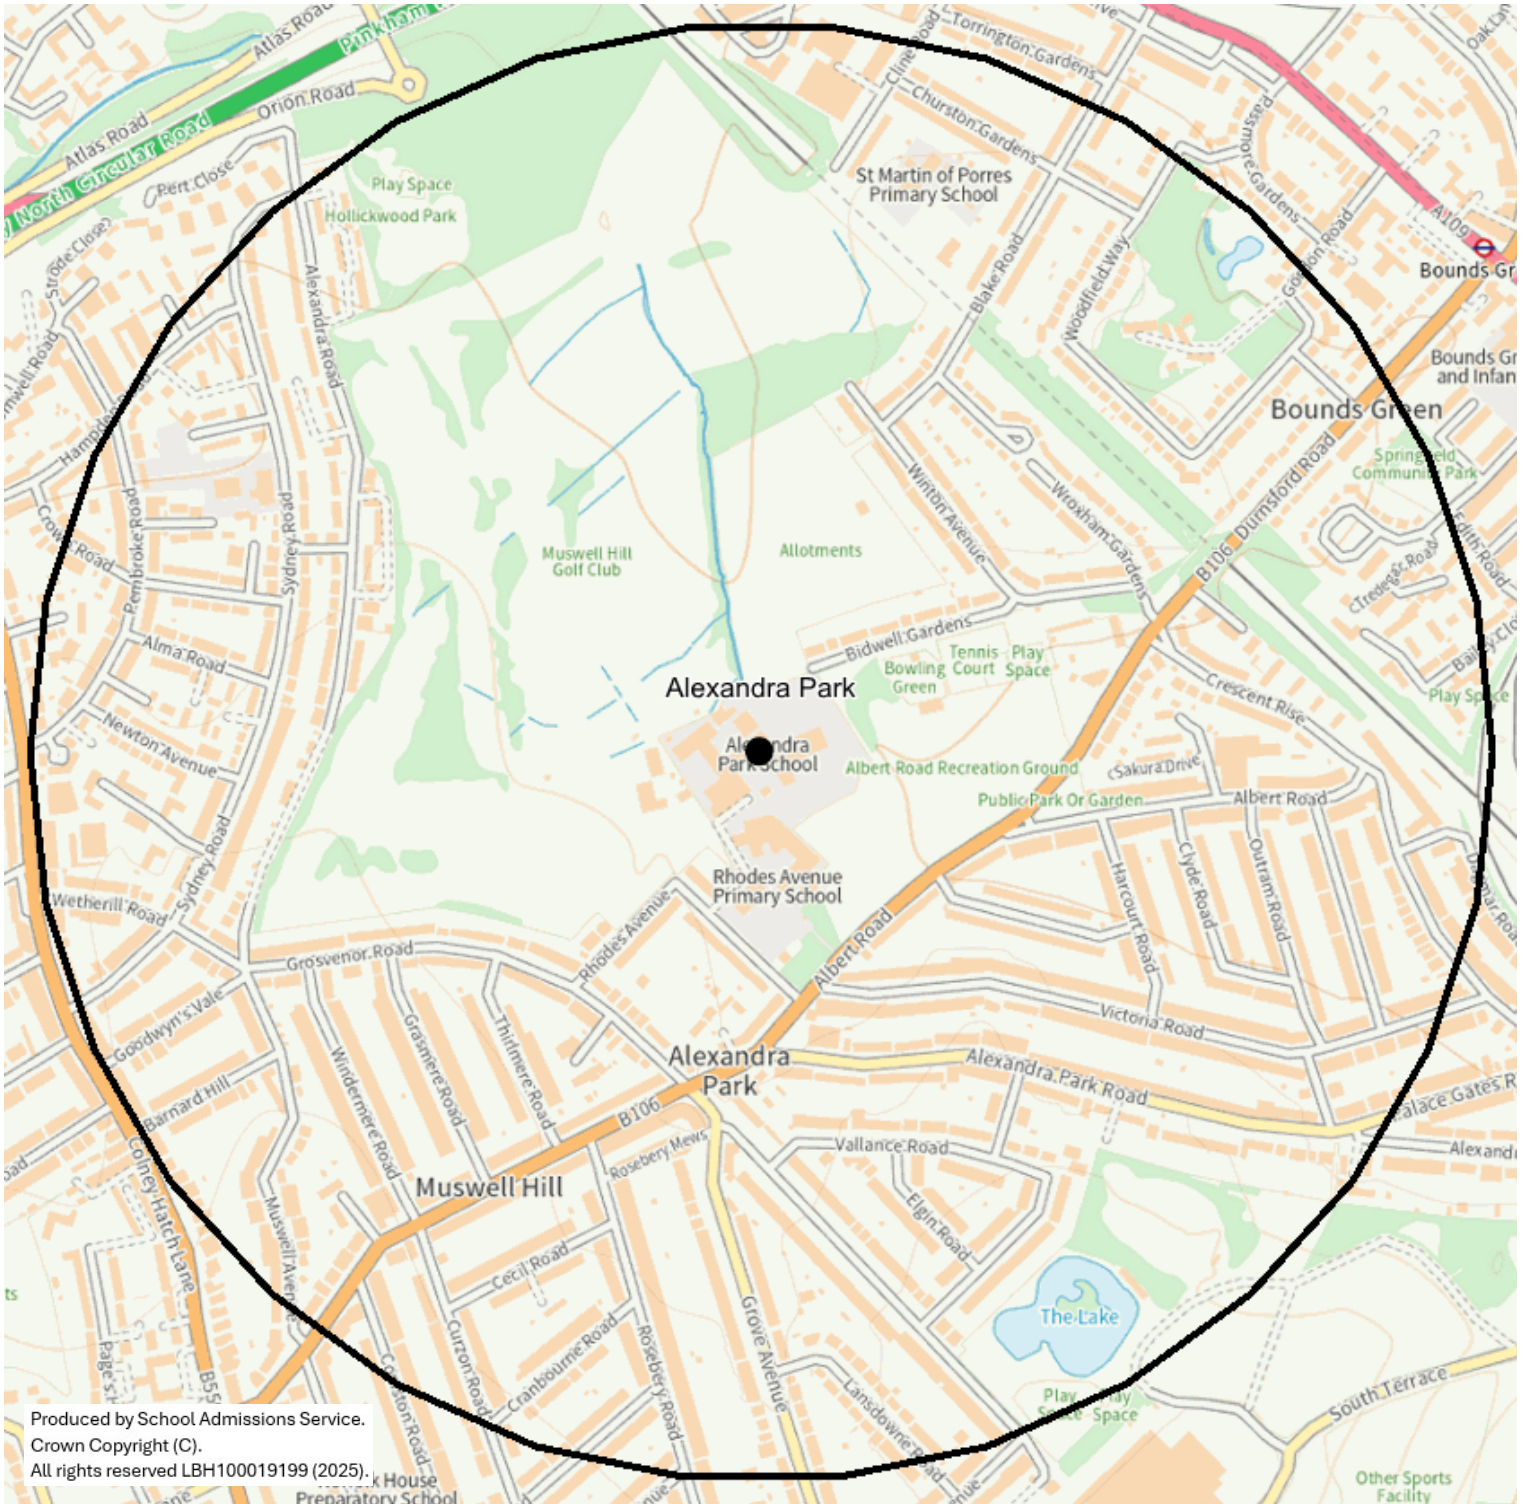

# Alexandra Park Furthest Distance Offered 2025—0.5267 miles

Furthest distance at which offers were able to be made under the distance criterion, for admission to year 7 in September 2025 at Alexandra Park School.

# Fortismere Cut-Off Distance 2025—1.1404 miles

Furthest distance at which offers were able to be made under the distance criterion, for admission to year 7 in September 2025 at Fortismere School.

# Greig City Academy Cut-Off Distance 2025—2.5562 miles

Furthest distance at which offers were able to be made under the distance criterion, for admission to year 7 in September 2025 at Greig City Academy.

# Highgate Wood Cut-Off Distance 2025—1.0224 miles

Furthest distance at which offers were able to be made under the distance criterion, for admission to year 7 in September 2025 at Highgate Wood Secondary School.