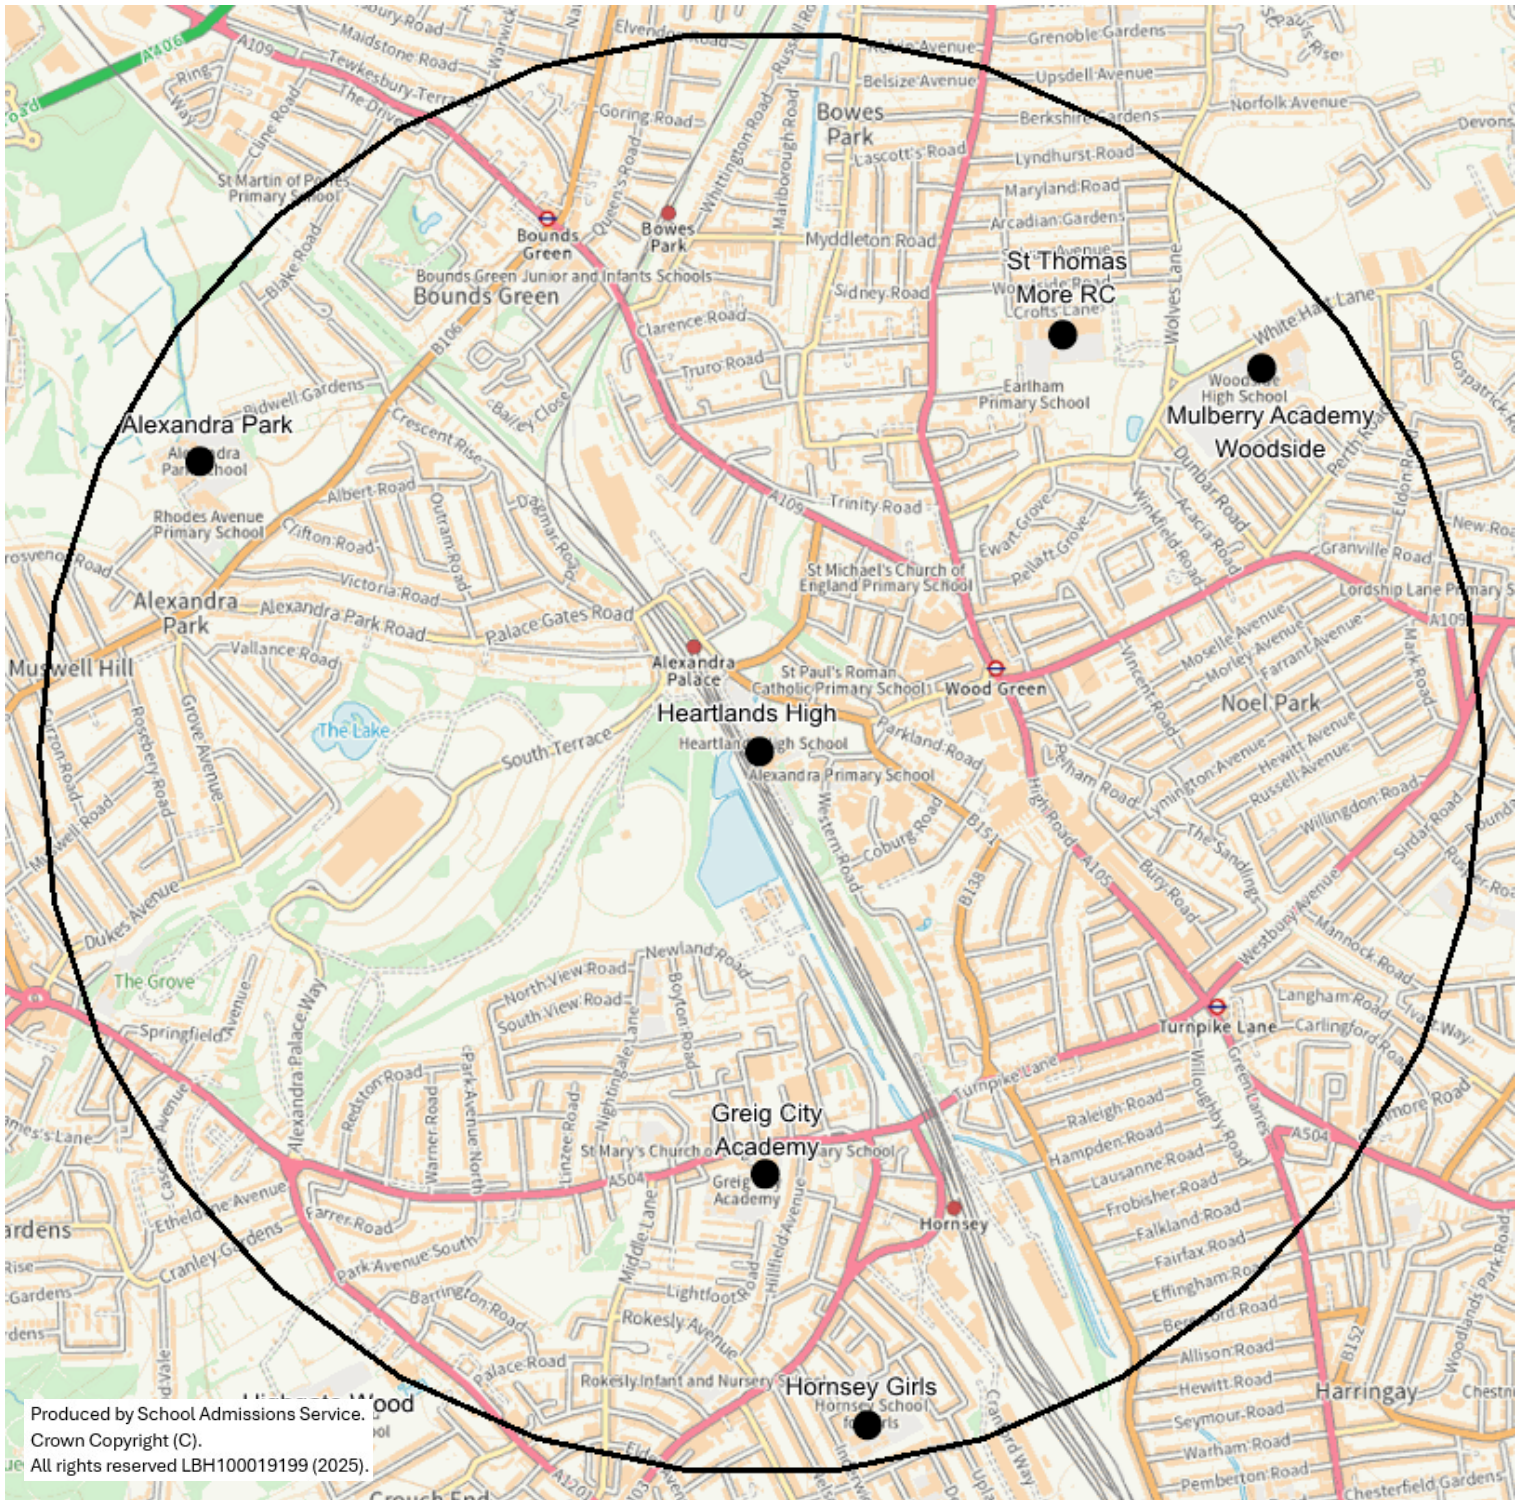

# Alexandra Park Furthest Distance Offered 2025—0.5267 miles

Furthest distance at which offers were able to be made under the distance criterion, for admission to year 7 in September 2025 at Alexandra Park School.

# Fortismere Cut-Off Distance 2025—1.1404 miles

Furthest distance at which offers were able to be made under the distance criterion, for admission to year 7 in September 2025 at Fortismere School.

# Greig City Academy Cut-Off Distance 2025—2.5562 miles

Furthest distance at which offers were able to be made under the distance criterion, for admission to year 7 in September 2025 at Greig City Academy.

# Highgate Wood Cut-Off Distance 2025—1.0224 miles

Furthest distance at which offers were able to be made under the distance criterion, for admission to year 7 in September 2025 at Highgate Wood Secondary School.